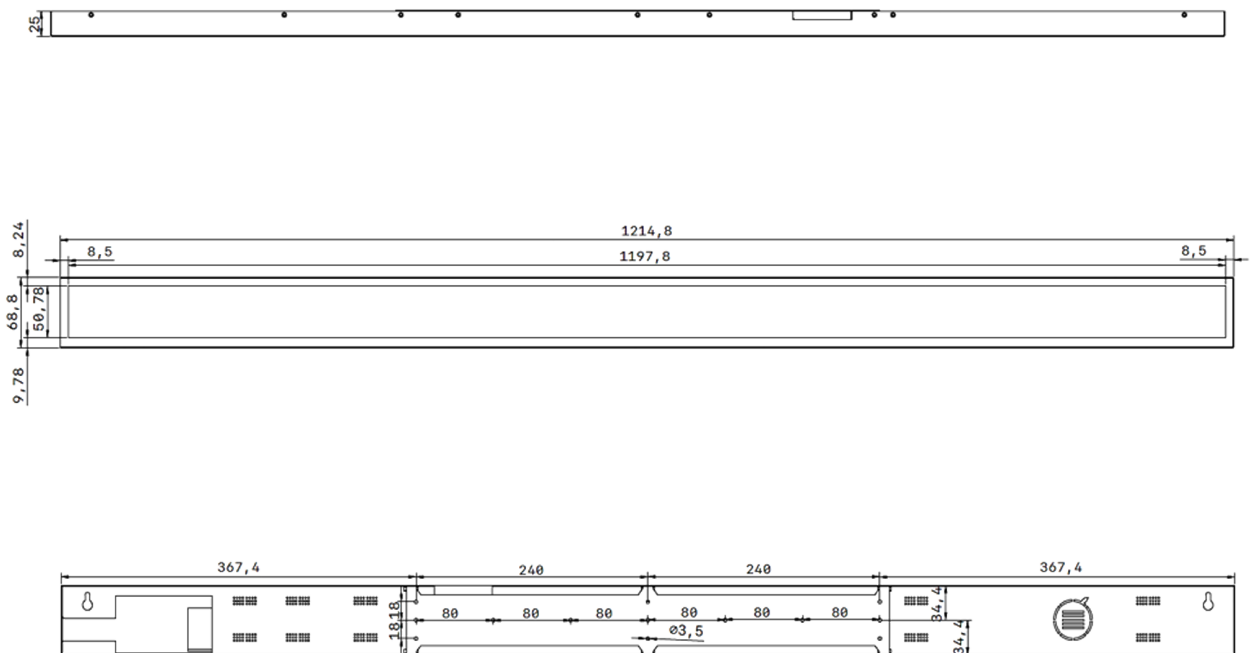

Integrated 10W x 2 speakers provide clear audio output for multimedia content, promotional messaging, and interactive digital signage experiences.

DIMENSIONS OF THE DEVICES (Unit: mm)

23.1 INCH

DIMENSIONS OF THE DEVICES (Unit: mm)

35 INCH

47.1 INCH

APPLICATION AREAS

HAVE MULTIPLE BRANCHES & MULTIPLE SCREENS?

We have one Dynamic Solution.

Manage everything easily with WEJHA CMS (Content Management System) - Smart, Centralized & fully in your control.