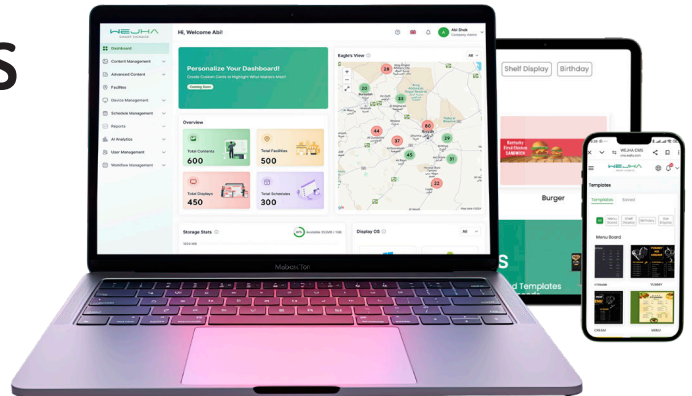

DIGITAL SIGNAGES

COMMERCIAL BAR DISPLAY

23.1 INCH | 35 INCH | 47.1 INCH

DIGITAL SIGNAGES

COMMERCIAL BAR DISPLAY

WEJHA Commercial Bar Displays are designed to deliver eye-catching digital content in a sleek and space-efficient format. Ideal for retail stores, restaurants, transportation hubs, and commercial environments, they help businesses communicate information and promotions more effectively. Their modern design integrates seamlessly into various settings while enhancing customer engagement. WEJHA Stretched Bar Displays offer a smart and innovative way to maximize visual impact in any space.

35 INCH

47.1 INCH

APPLICATION AREAS

HAVE MULTIPLE BRANCHES & MULTIPLE SCREENS?

We have one Dynamic Solution.

Manage everything easily with WEJHA CMS (Content Management System) - Smart, Centralized & fully in your control.

FEATURES OF WEJHA CMS

Content Scheduling

Remote Access

Mobile App Control

AI Analytics

Device Management

Centralized Management

Cross-Platform OS Compatibility