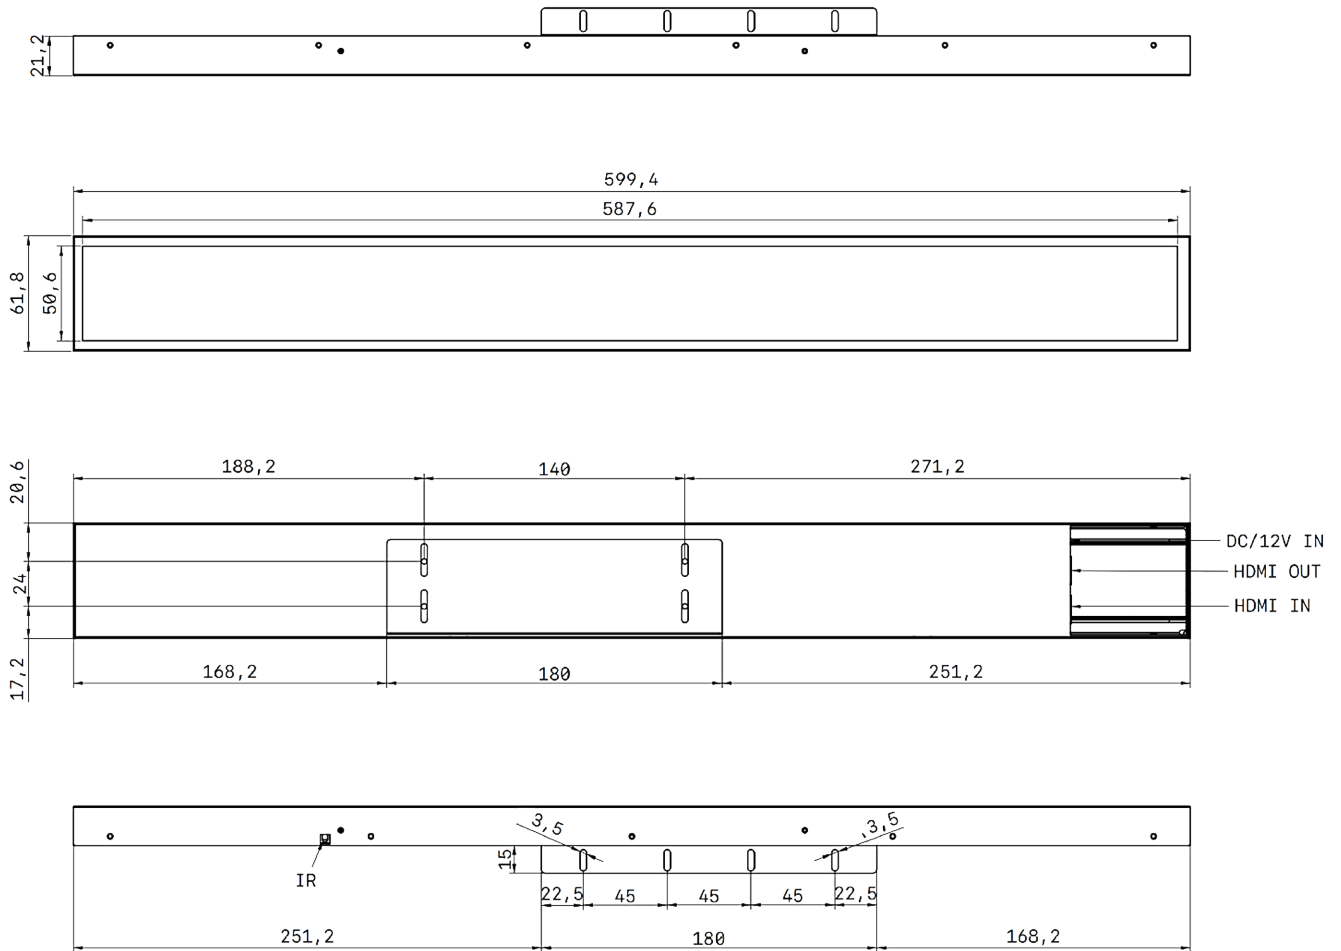

Integrated 10W x 2 speakers provide clear audio output for multimedia content, promotional messaging, and interactive digital signage experiences.

DIMENSIONS OF THE DEVICES (Unit: mm)

23.1 INCH

DIMENSIONS OF THE DEVICES (Unit: mm)