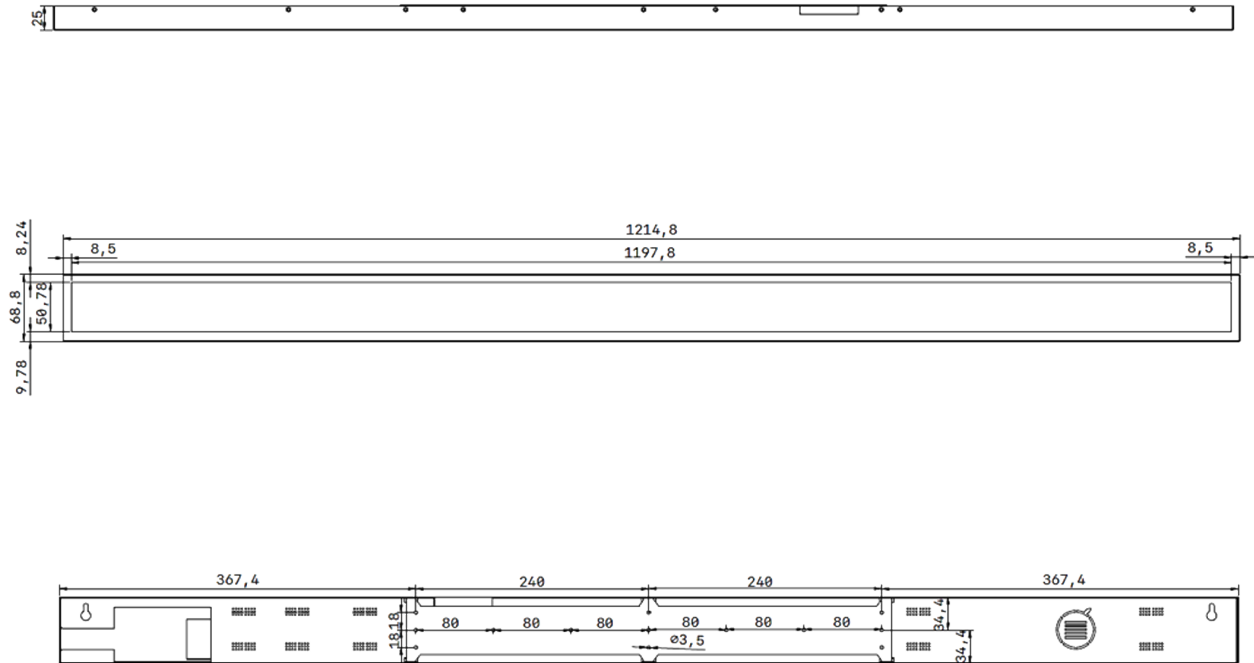

DIMENSIONS OF THE DEVICES (Unit: mm)

35 INCH