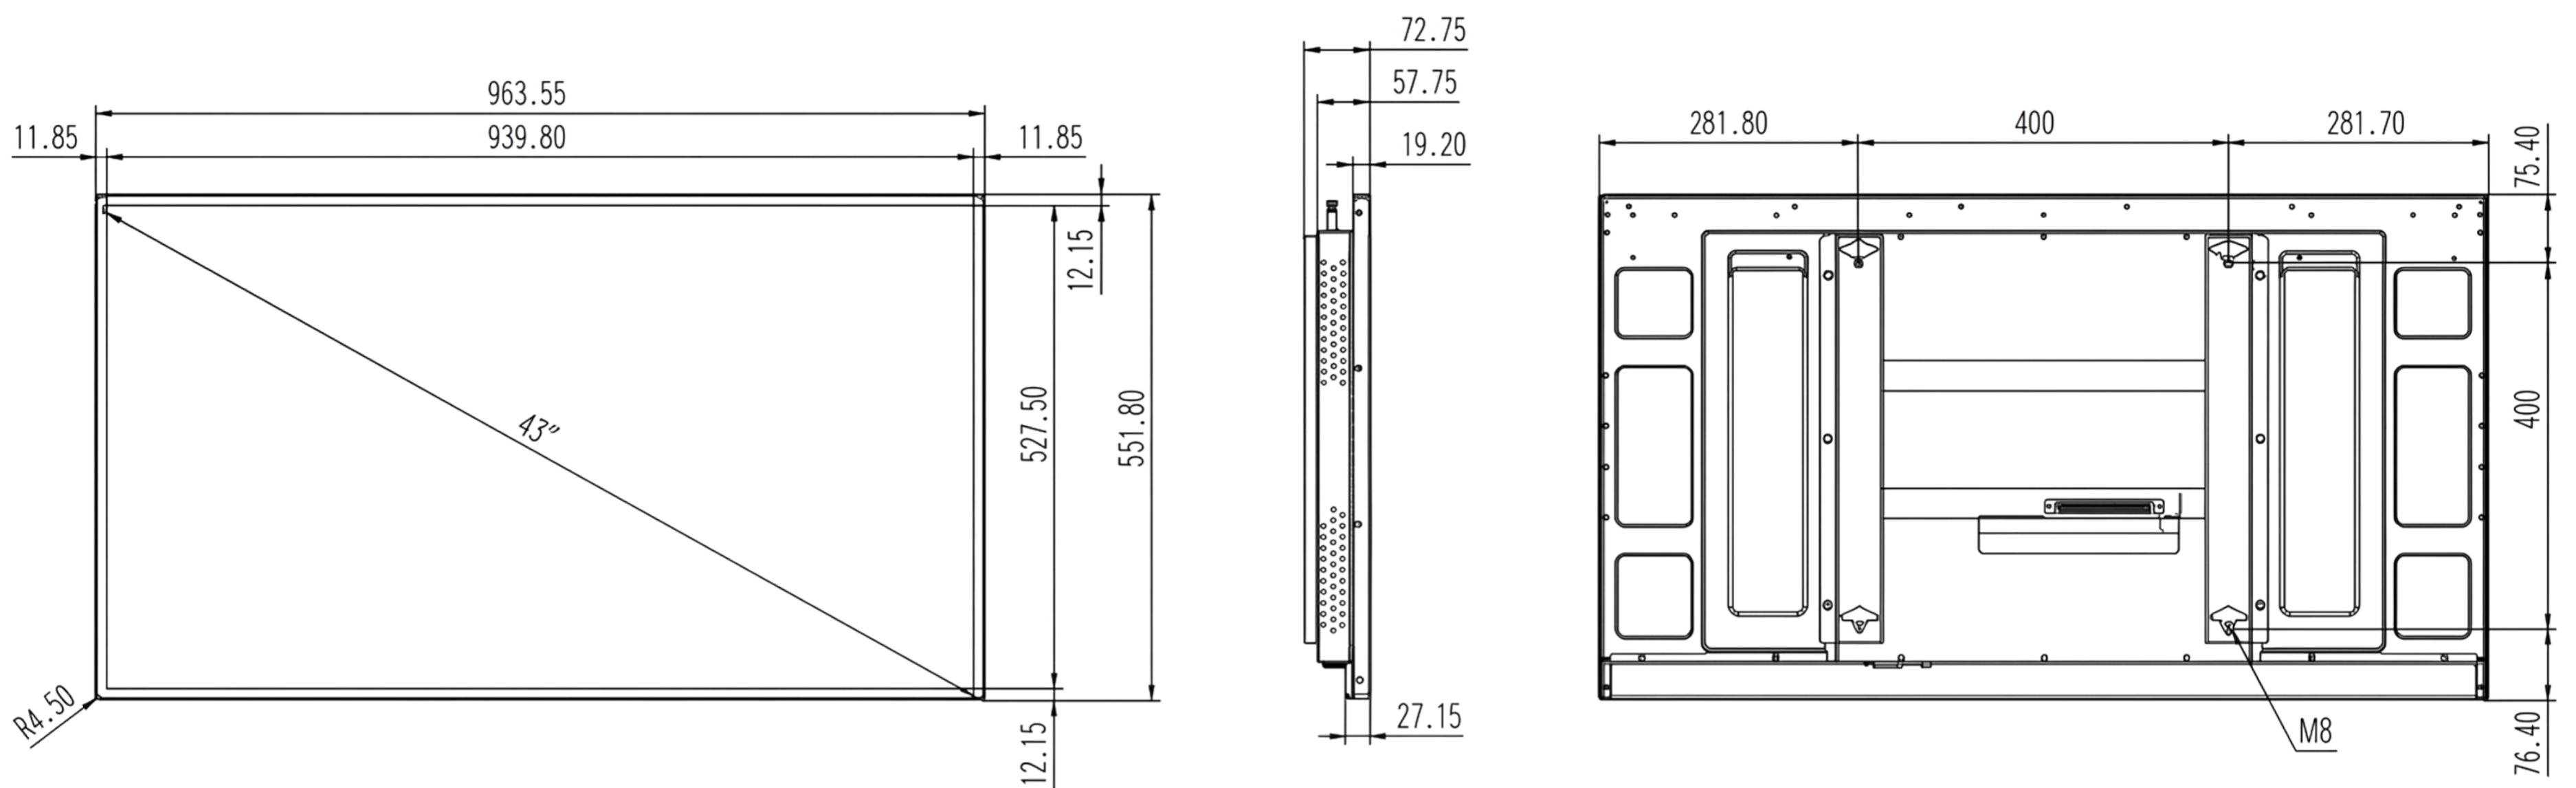

WEJHA
(RK3576)

STANDARD DISPLAY

WEJHA
13.5mm BEZEL

06

ULTRA SLIM BEZEL DESIGN

Boasts a **uniform 13.5 mm bezel** across all sizes, maximizing the screen-to-body ratio and delivering a sleek, modern aesthetic.

INTERFACE LAYOUT

RK3568 MAINBOARD

RK3588 MAINBOARD

RK3576 MAINBOARD

DIMENSIONS OF THE DEVICES (Unit: mm)

43 INCH

49 INCH

DIMENSIONS OF THE DEVICES (Unit: mm)

55 INCH

65 INCH

APPLICATION AREAS

SUPER MARKET

STORES

BEAUTY SHOPS

CLOTHING STORE

BOOK SHOPS