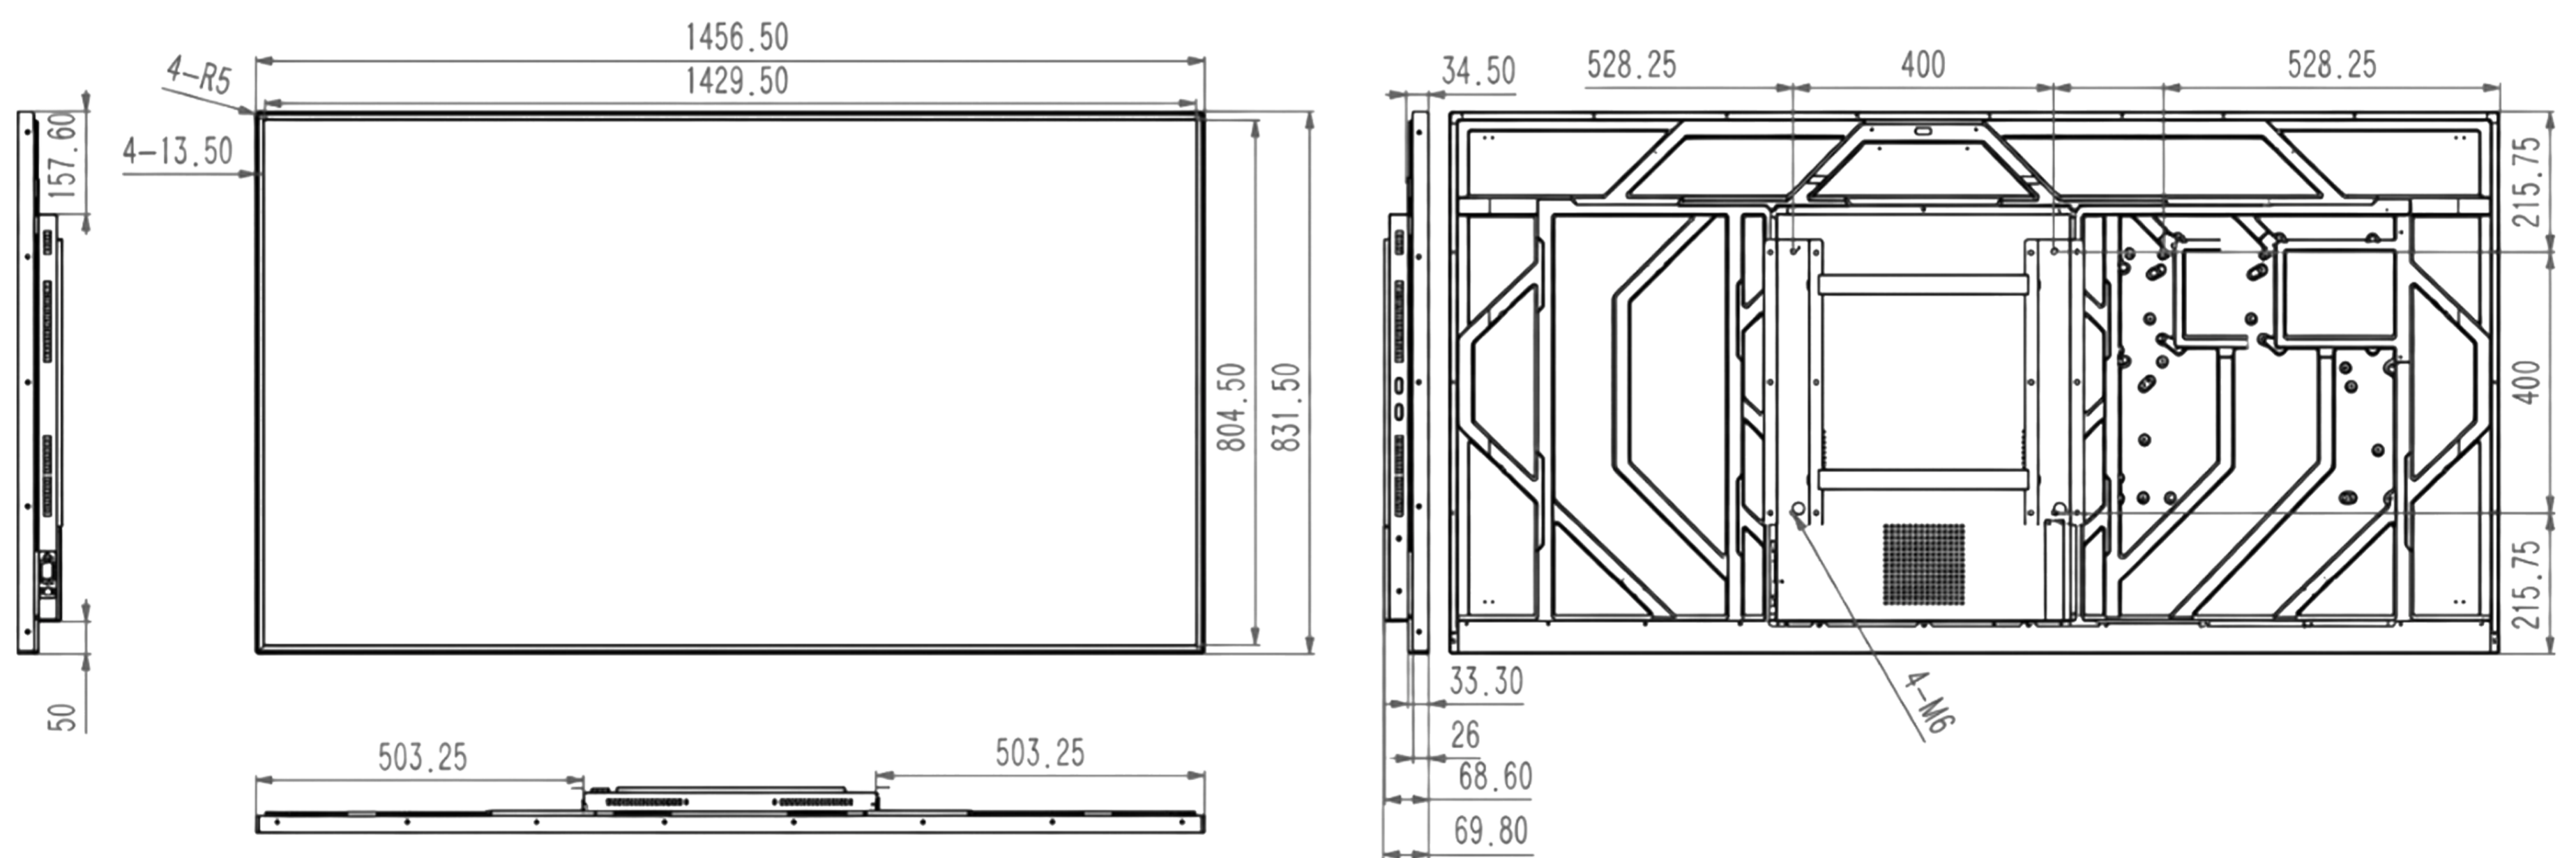

DIMENSIONS OF THE DEVICES (Unit: mm)

55 INCH

65 INCH