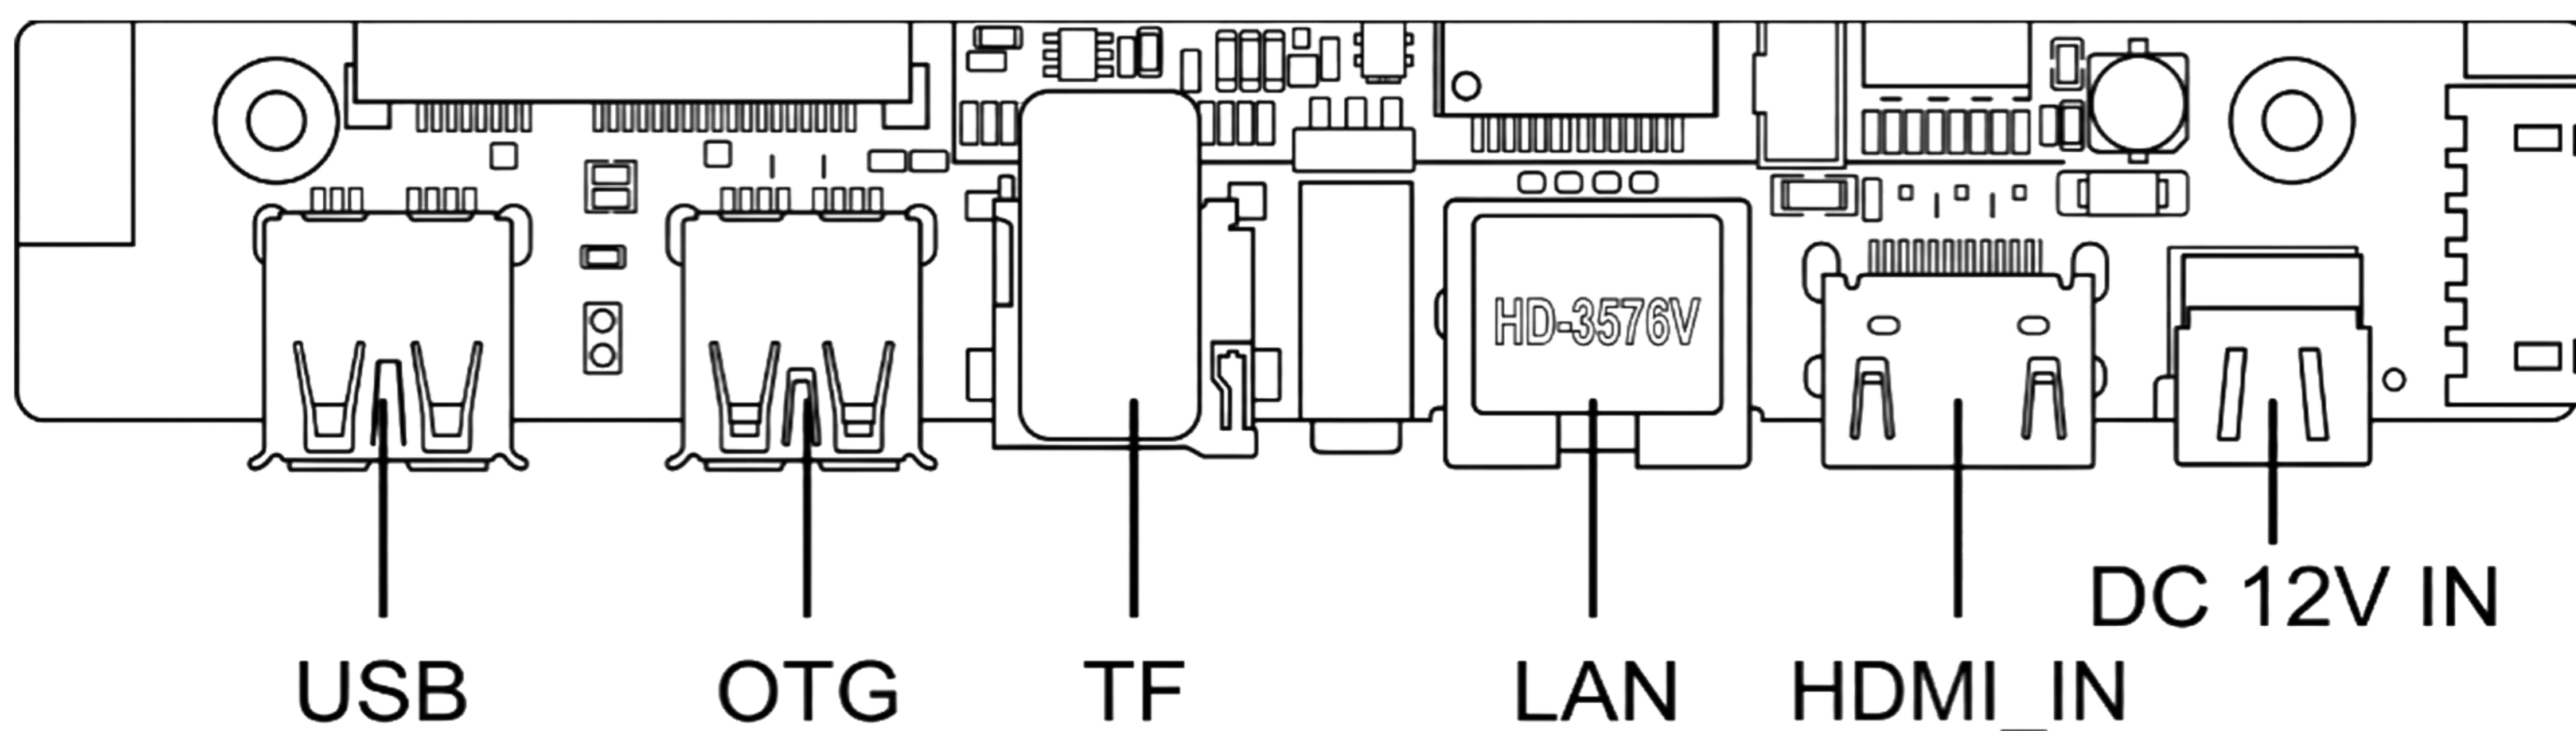

INTERFACE LAYOUT

RK3568 MAINBOARD

RK3588 MAINBOARD

RK3576 MAINBOARD

DIMENSIONS OF THE DEVICES (Unit: mm)

43 INCH

49 INCH

DIMENSIONS OF THE DEVICES (Unit: mm)