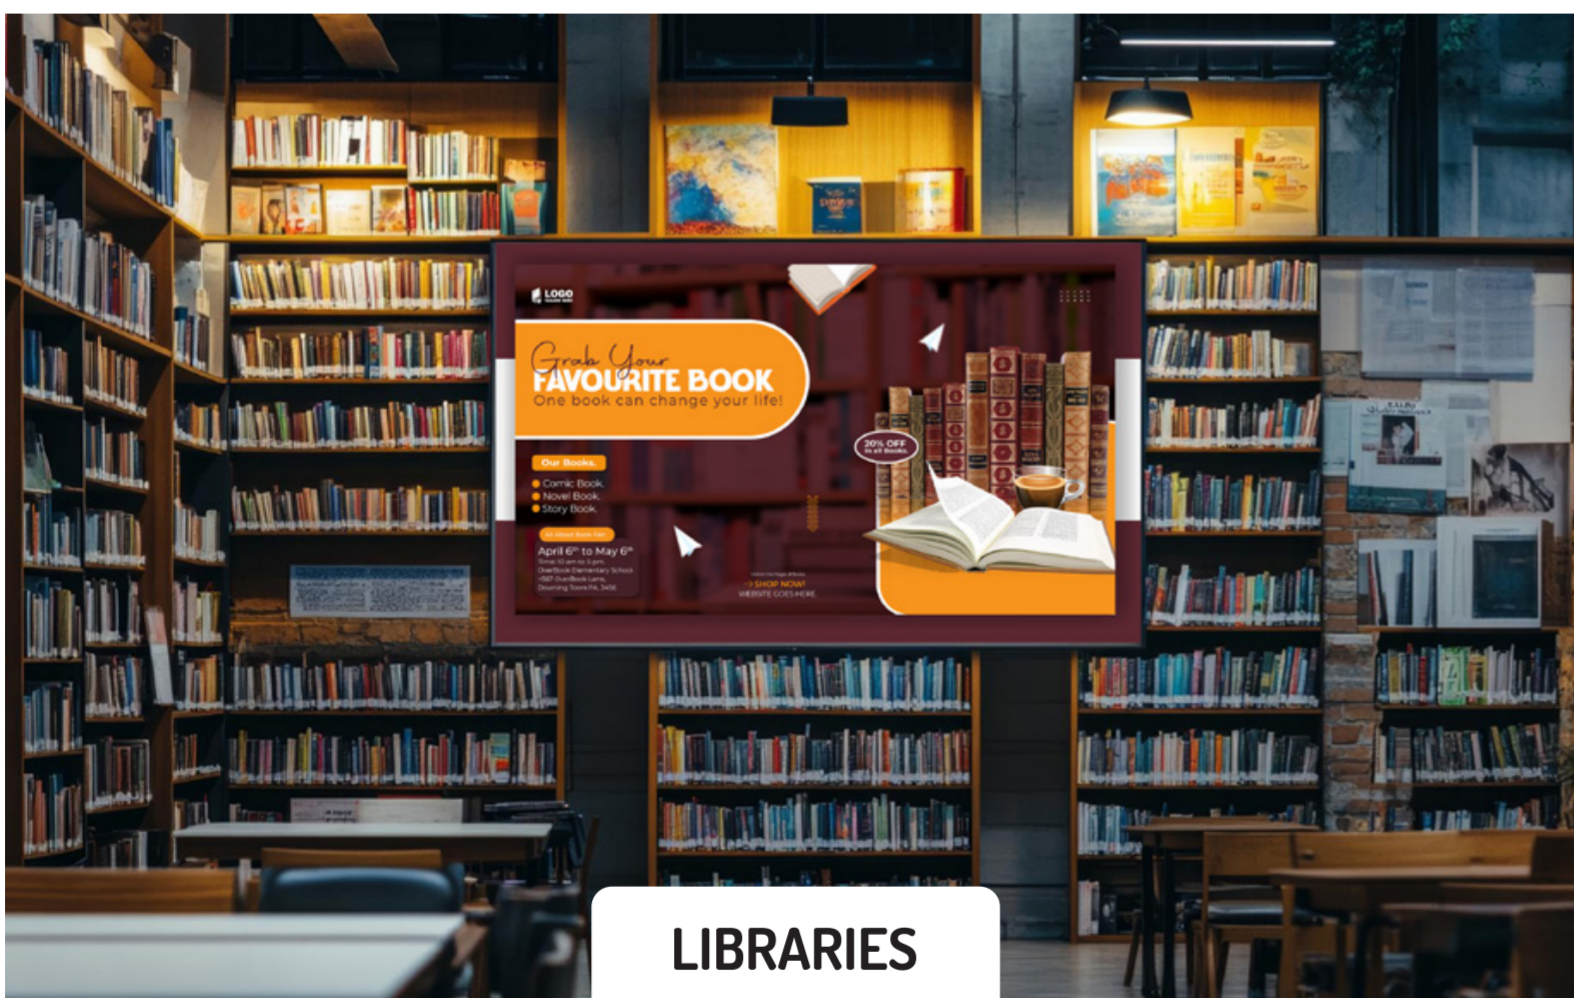

WEUHA
SMART SIGNAGE

DIGITAL SIGNAGES

INDOOR WALL MOUNTED SCREEN

43 INCH | 49 INCH | 55 INCH | 65 INCH

DIGITAL SIGNAGES

INDOOR WALL MOUNTED DIGITAL SIGNAGE

The WEJHA Indoor Wall Mounted Screen is a sleek and space-saving digital display designed to showcase your content clearly and professionally. It can be easily installed on walls, making it ideal for shops, offices, and public areas. Perfect for advertising, announcements, or information sharing, it delivers bright and engaging visuals that capture attention. With simple content management and reliable performance, it helps businesses communicate more effectively with their audience.

HOSPITAL

SPORTS STORE

DENTAL HOSPITAL

HEALTH CENTER

BANKING

SCHOOL

COLLEGE

LIBRARIES