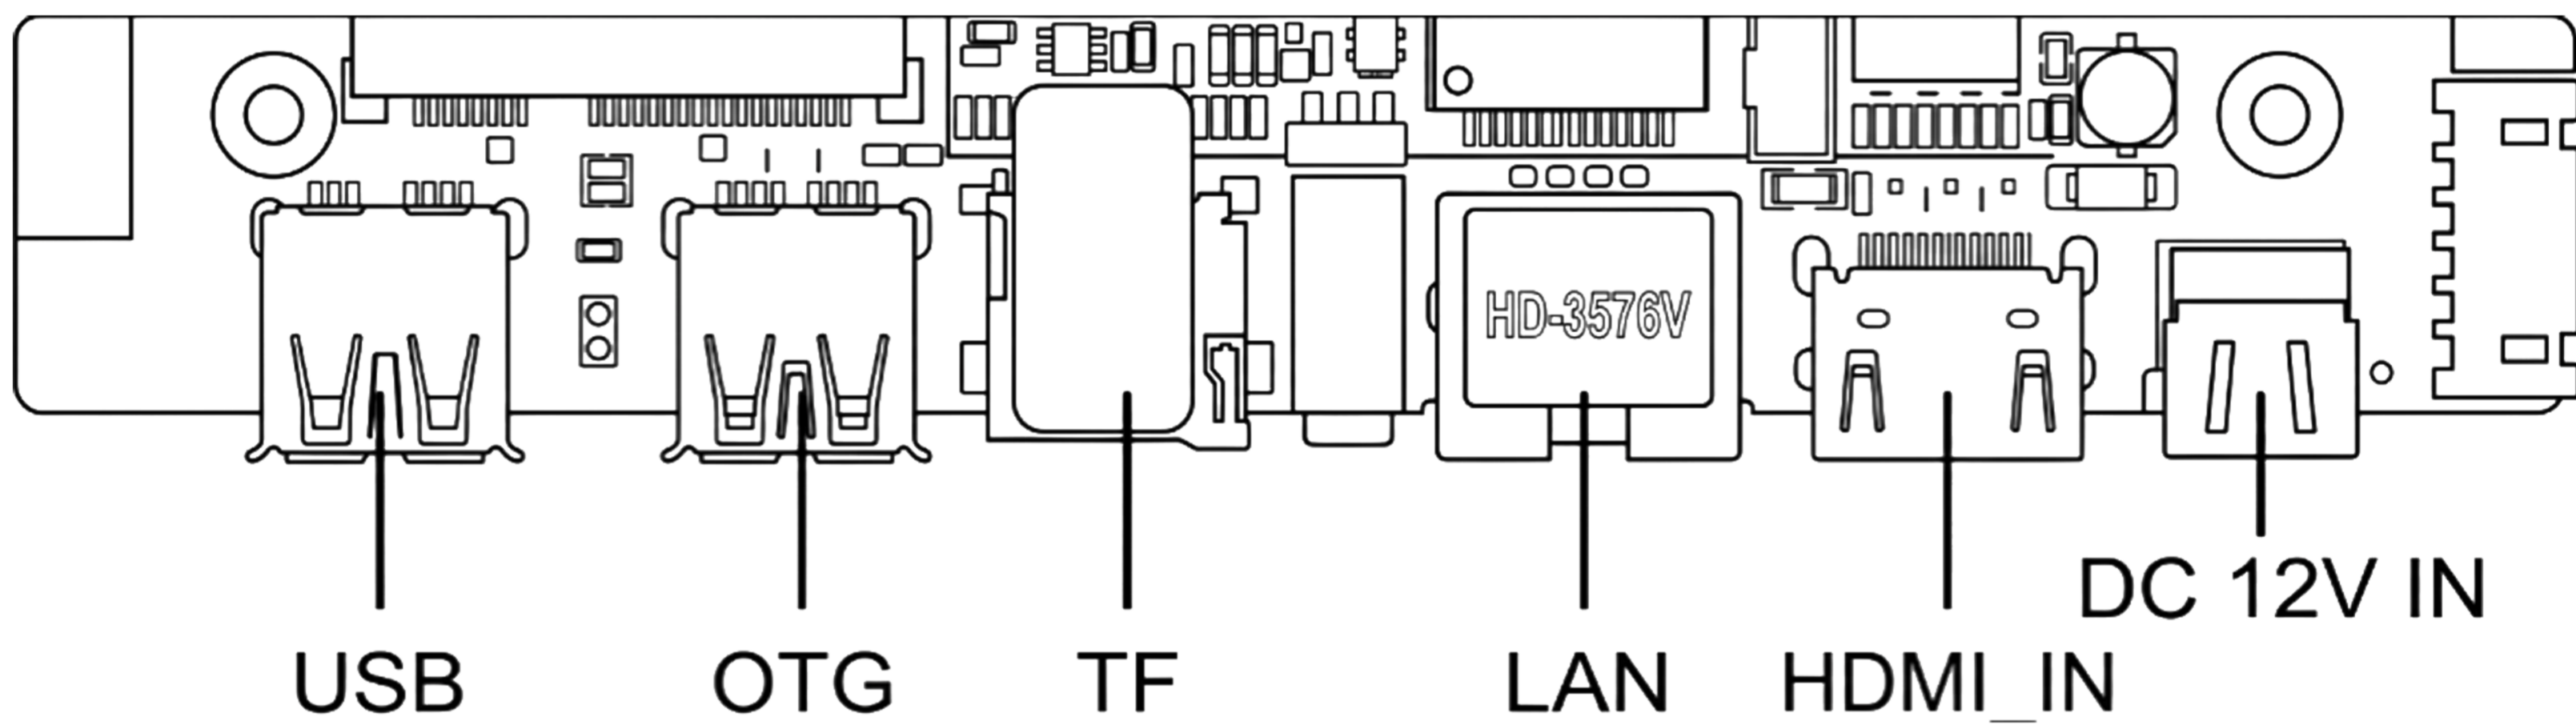

WEJHA
(RK3576)

STANDARD DISPLAY

WEJHA
13.5mm BEZEL

06

ULTRA SLIM BEZEL DESIGN

Boasts a **uniform 13.5 mm bezel** across all sizes, maximizing the screen-to-body ratio and delivering a sleek, modern aesthetic.

INTERFACE LAYOUT

RK3568 MAINBOARD

RK3588 MAINBOARD

RK3576 MAINBOARD

DIMENSIONS OF THE DEVICES (Unit: mm)

43 INCH

49 INCH

DIMENSIONS OF THE DEVICES (Unit: mm)