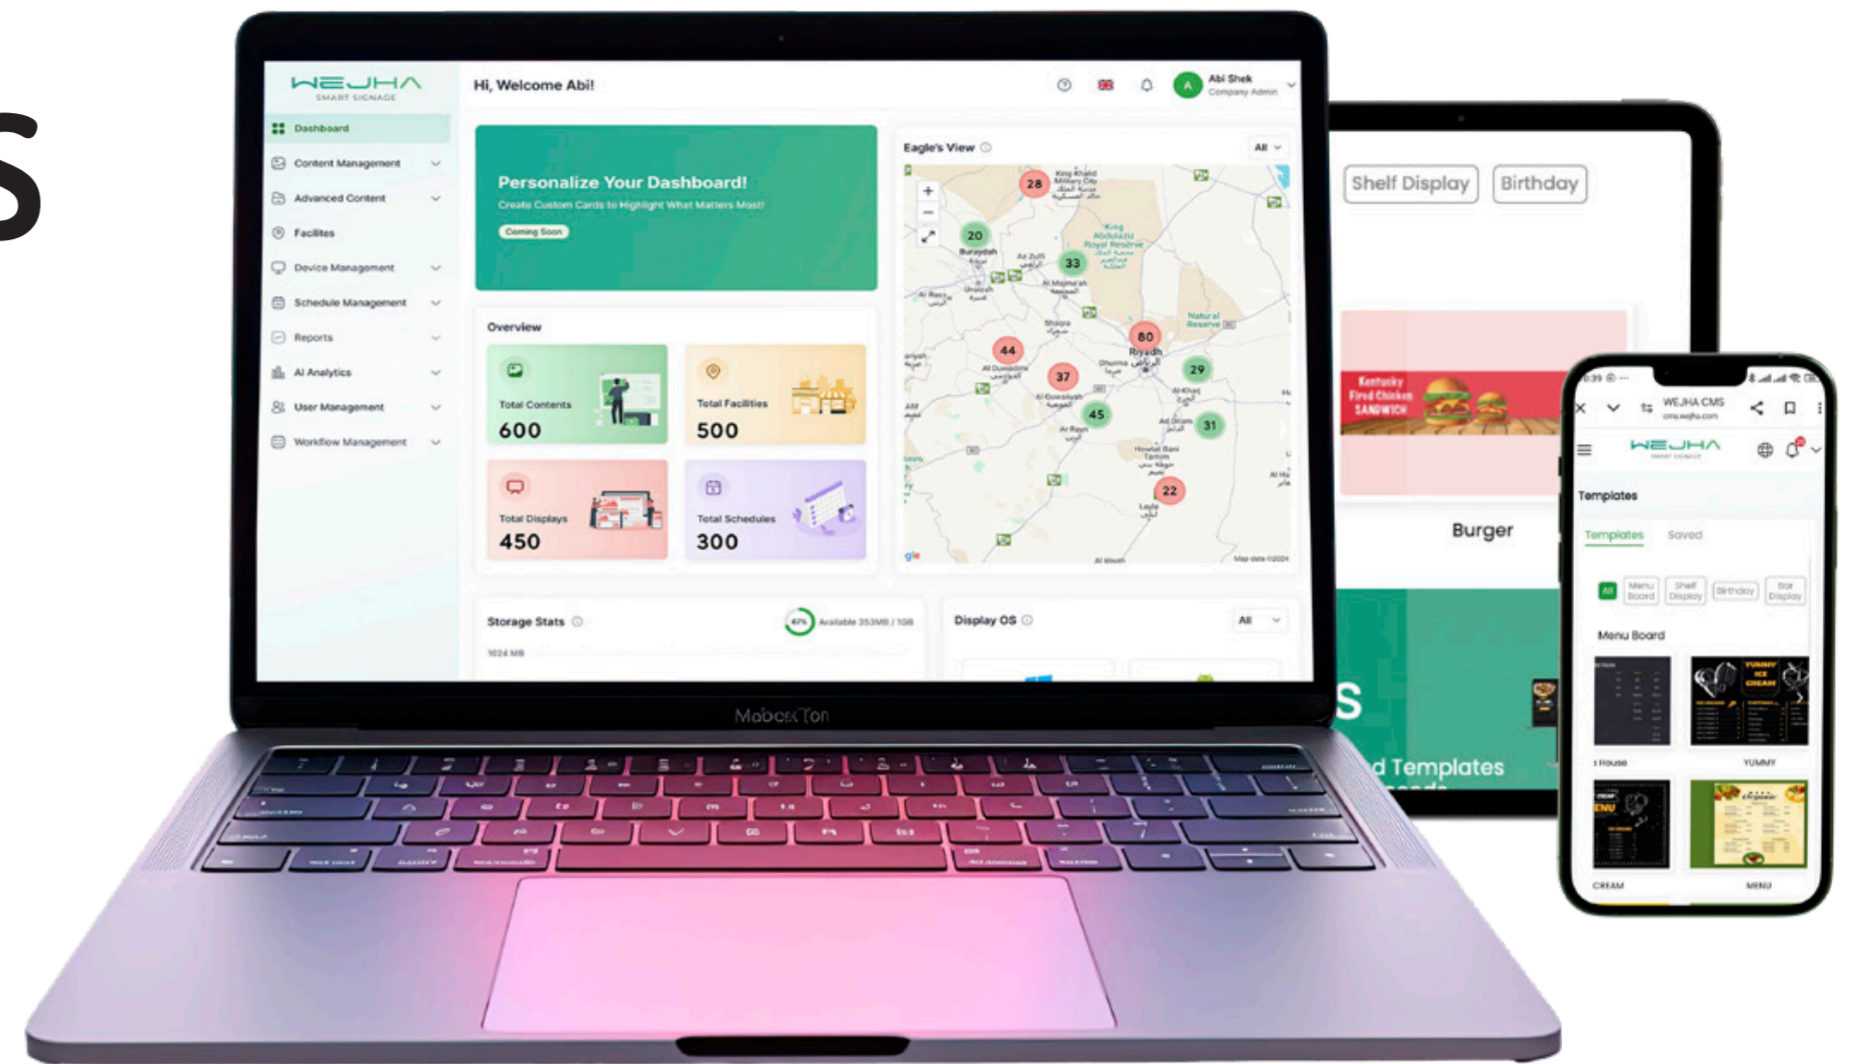

CORPORATE OFFICE

TRAINING CENTER

EXHIBITIONS

REAL STATE

RESTAURANTS

PROPERTY MANAGEMENT

HOTEL INDUSTRY

TRAFFIC TRACK

MOVIE THEATER

PUBLICITY HALL

CULTURAL CENTER

HAVE MULTIPLE BRANCHES & MULTIPLE SCREENS?

We have one Dynamic Solution.

Manage everything easily with WEJHA CMS (Content Management System) - Smart, Centralized & fully in your control.

FEATURES OF WEJHA CMS

Content Scheduling

Remote Access

Mobile App Control

AI Analytics

Device Management

Centralized Management

Cross-Platform OS Compatibility