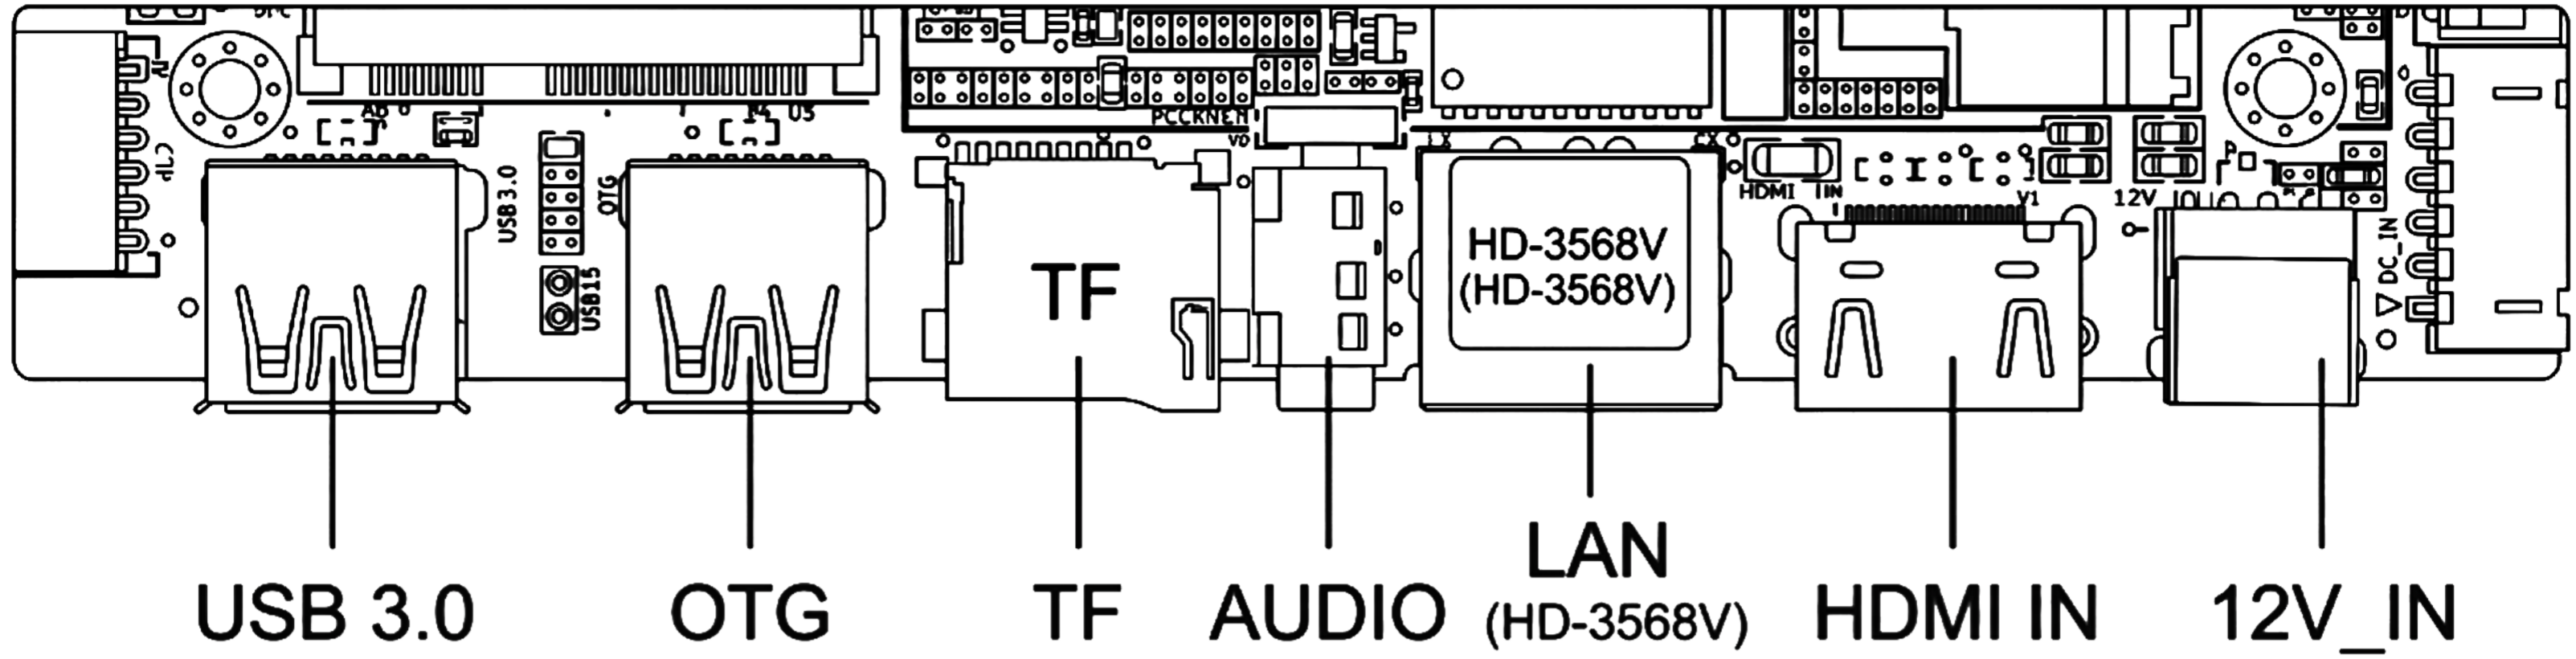

WEJHA
(RK3576)

STANDARD DISPLAY

WEJHA
13.5mm BEZEL

06

ULTRA SLIM BEZEL DESIGN

Boasts a **uniform 13.5 mm bezel** across all sizes, maximizing the screen-to-body ratio and delivering a sleek, modern aesthetic.

INTERFACE LAYOUT

RK3568 MAINBOARD

RK3588 MAINBOARD

RK3576 MAINBOARD

DIMENSIONS OF THE DEVICES (Unit: mm)

43 INCH

49 INCH

DIMENSIONS OF THE DEVICES (Unit: mm)