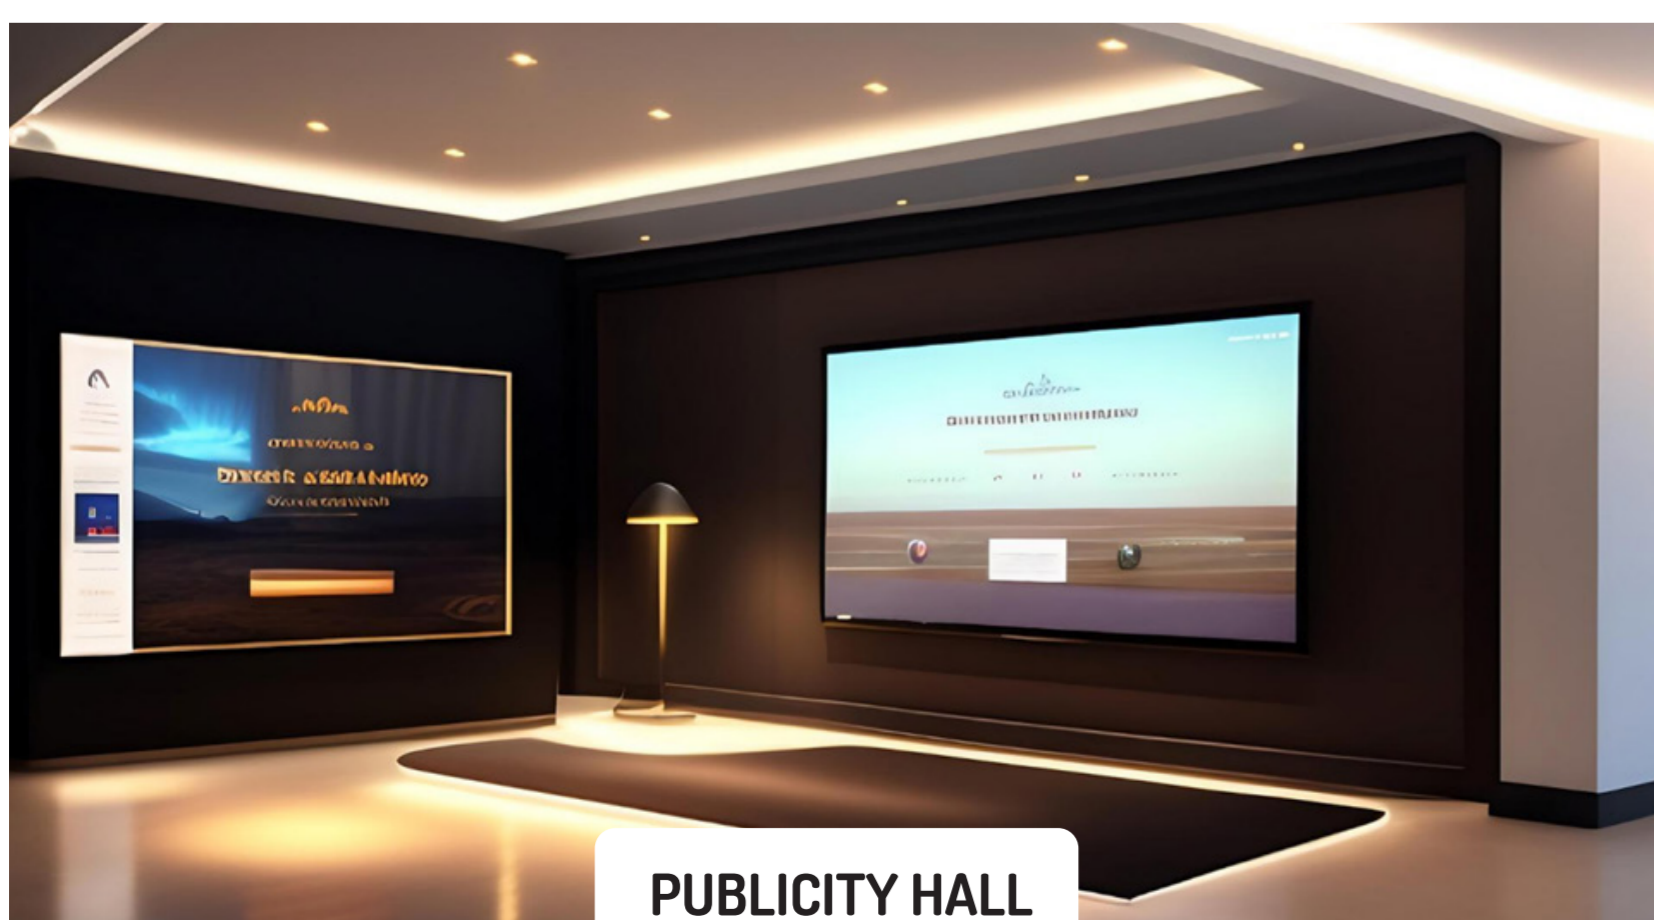

MOVIE THEATER

PUBLICITY HALL