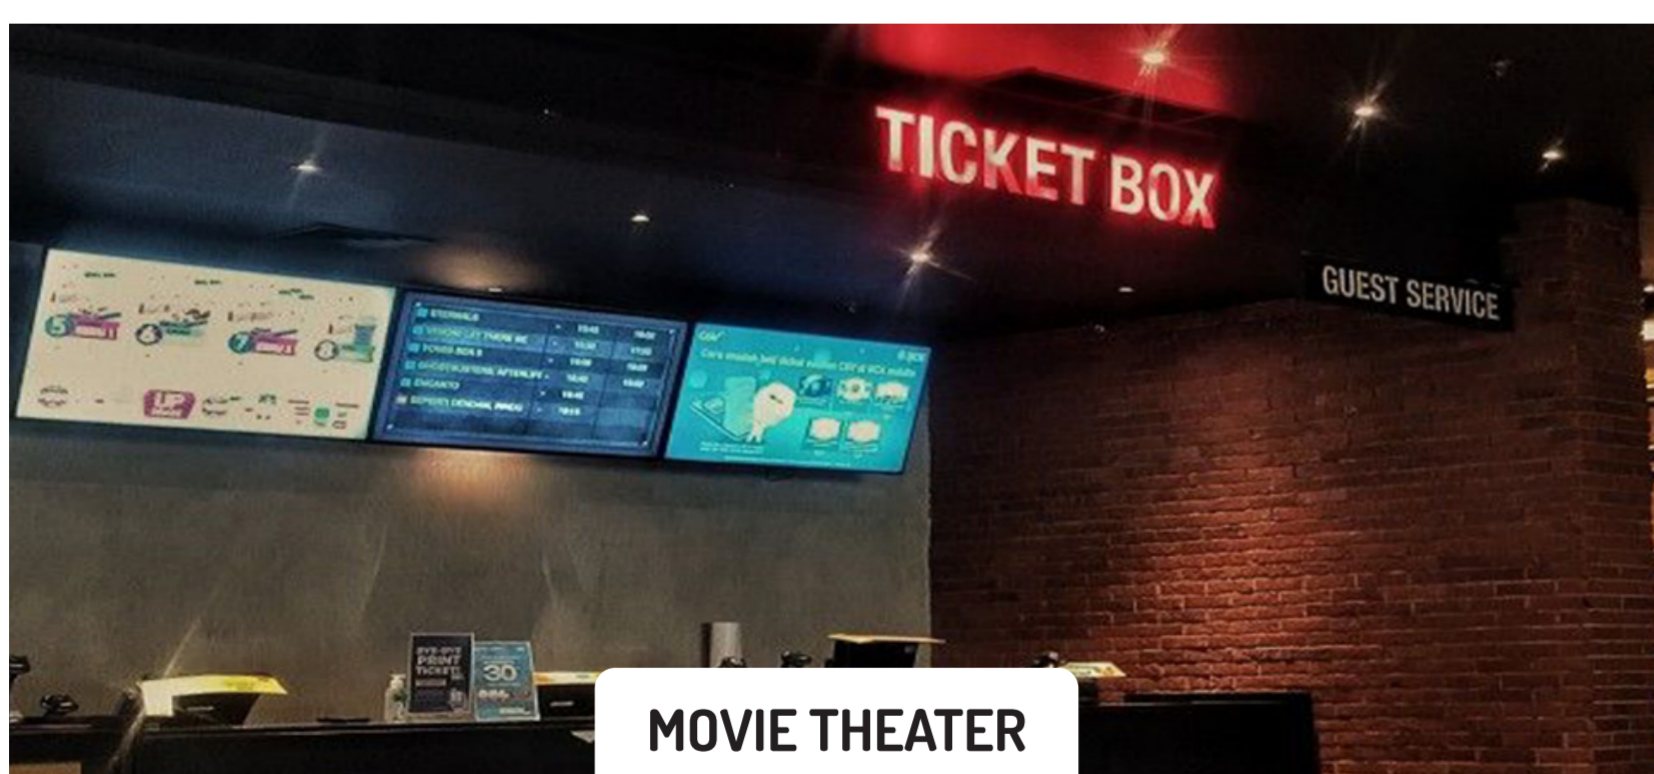

HOTEL INDUSTRY