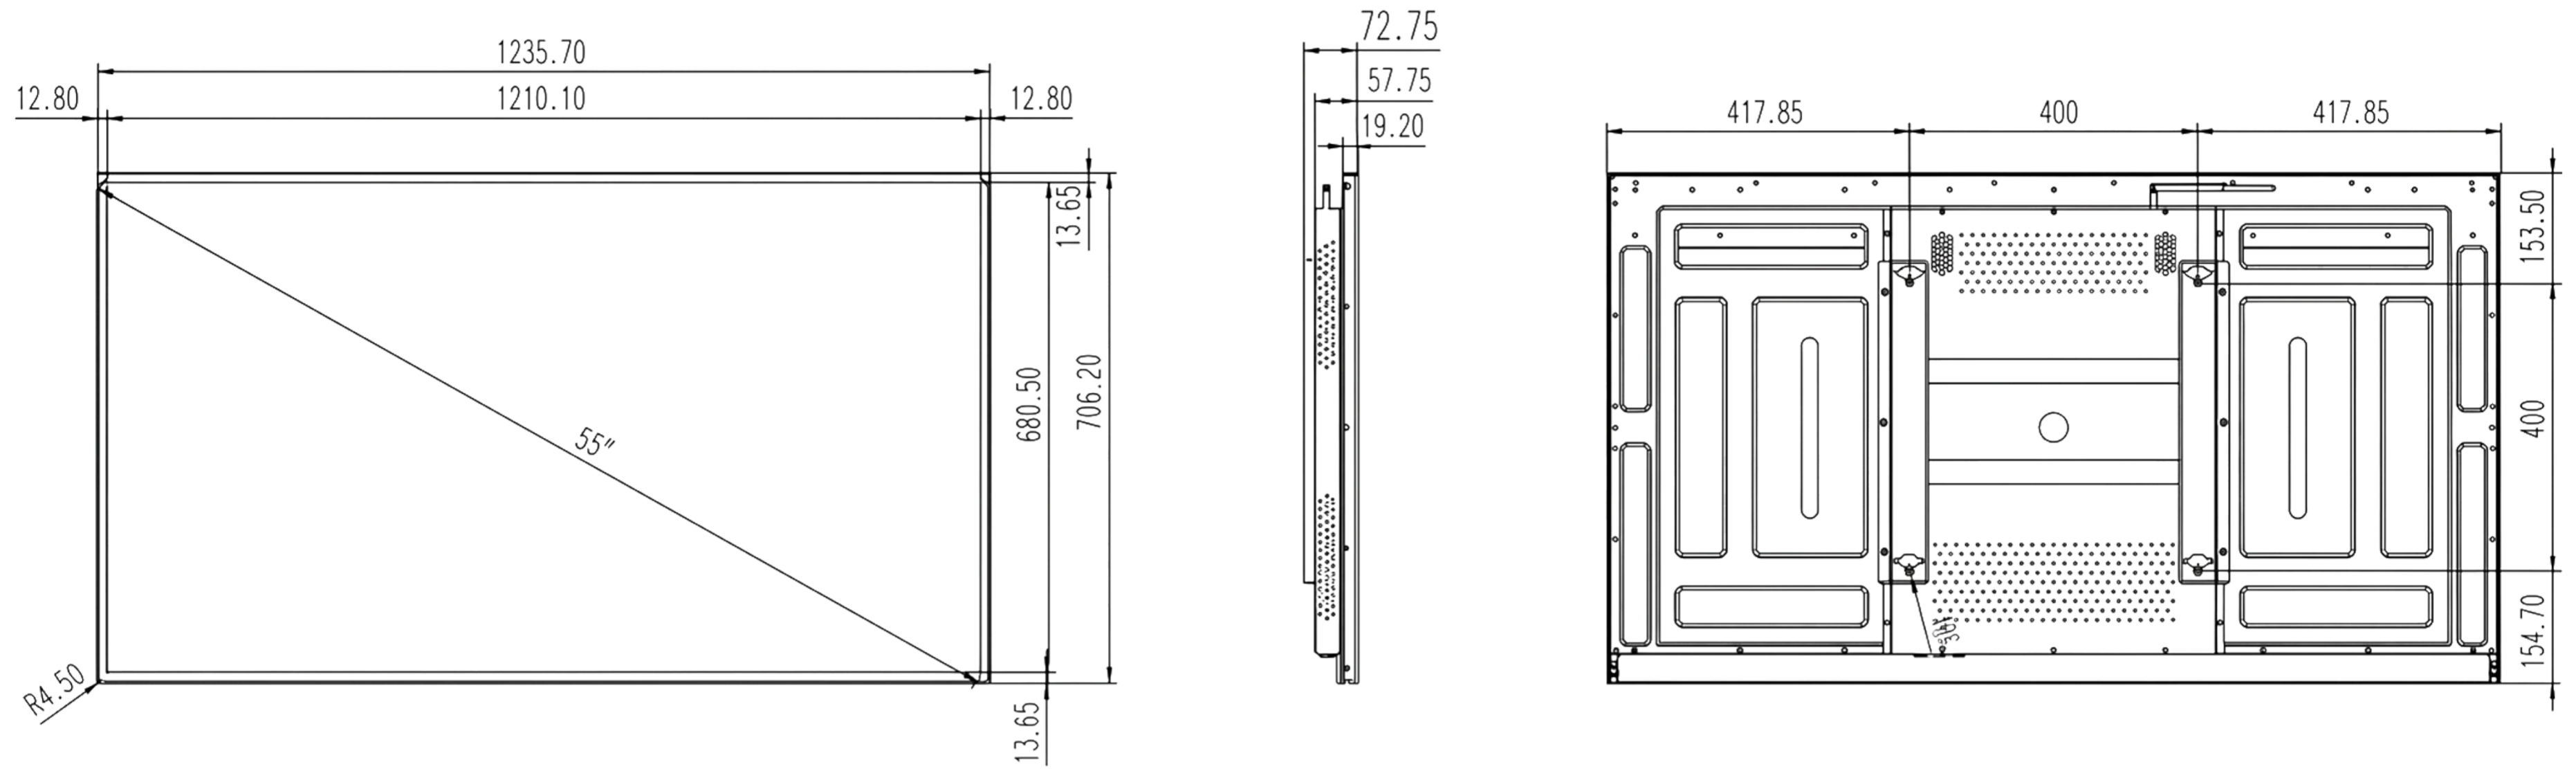

WEJHA
(RK3576)

STANDARD DISPLAY

WEJHA
13.5mm BEZEL

06

ULTRA SLIM BEZEL DESIGN

Boasts a **uniform 13.5 mm bezel** across all sizes, maximizing the screen-to-body ratio and delivering a sleek, modern aesthetic.

INTERFACE LAYOUT

RK3568 MAINBOARD

RK3588 MAINBOARD

RK3576 MAINBOARD

DIMENSIONS OF THE DEVICES (Unit: mm)

43 INCH

49 INCH

DIMENSIONS OF THE DEVICES (Unit: mm)

55 INCH

65 INCH

APPLICATION AREAS

SUPER MARKET

STORES

BEAUTY SHOPS

CLOTHING STORE

BOOK SHOPS