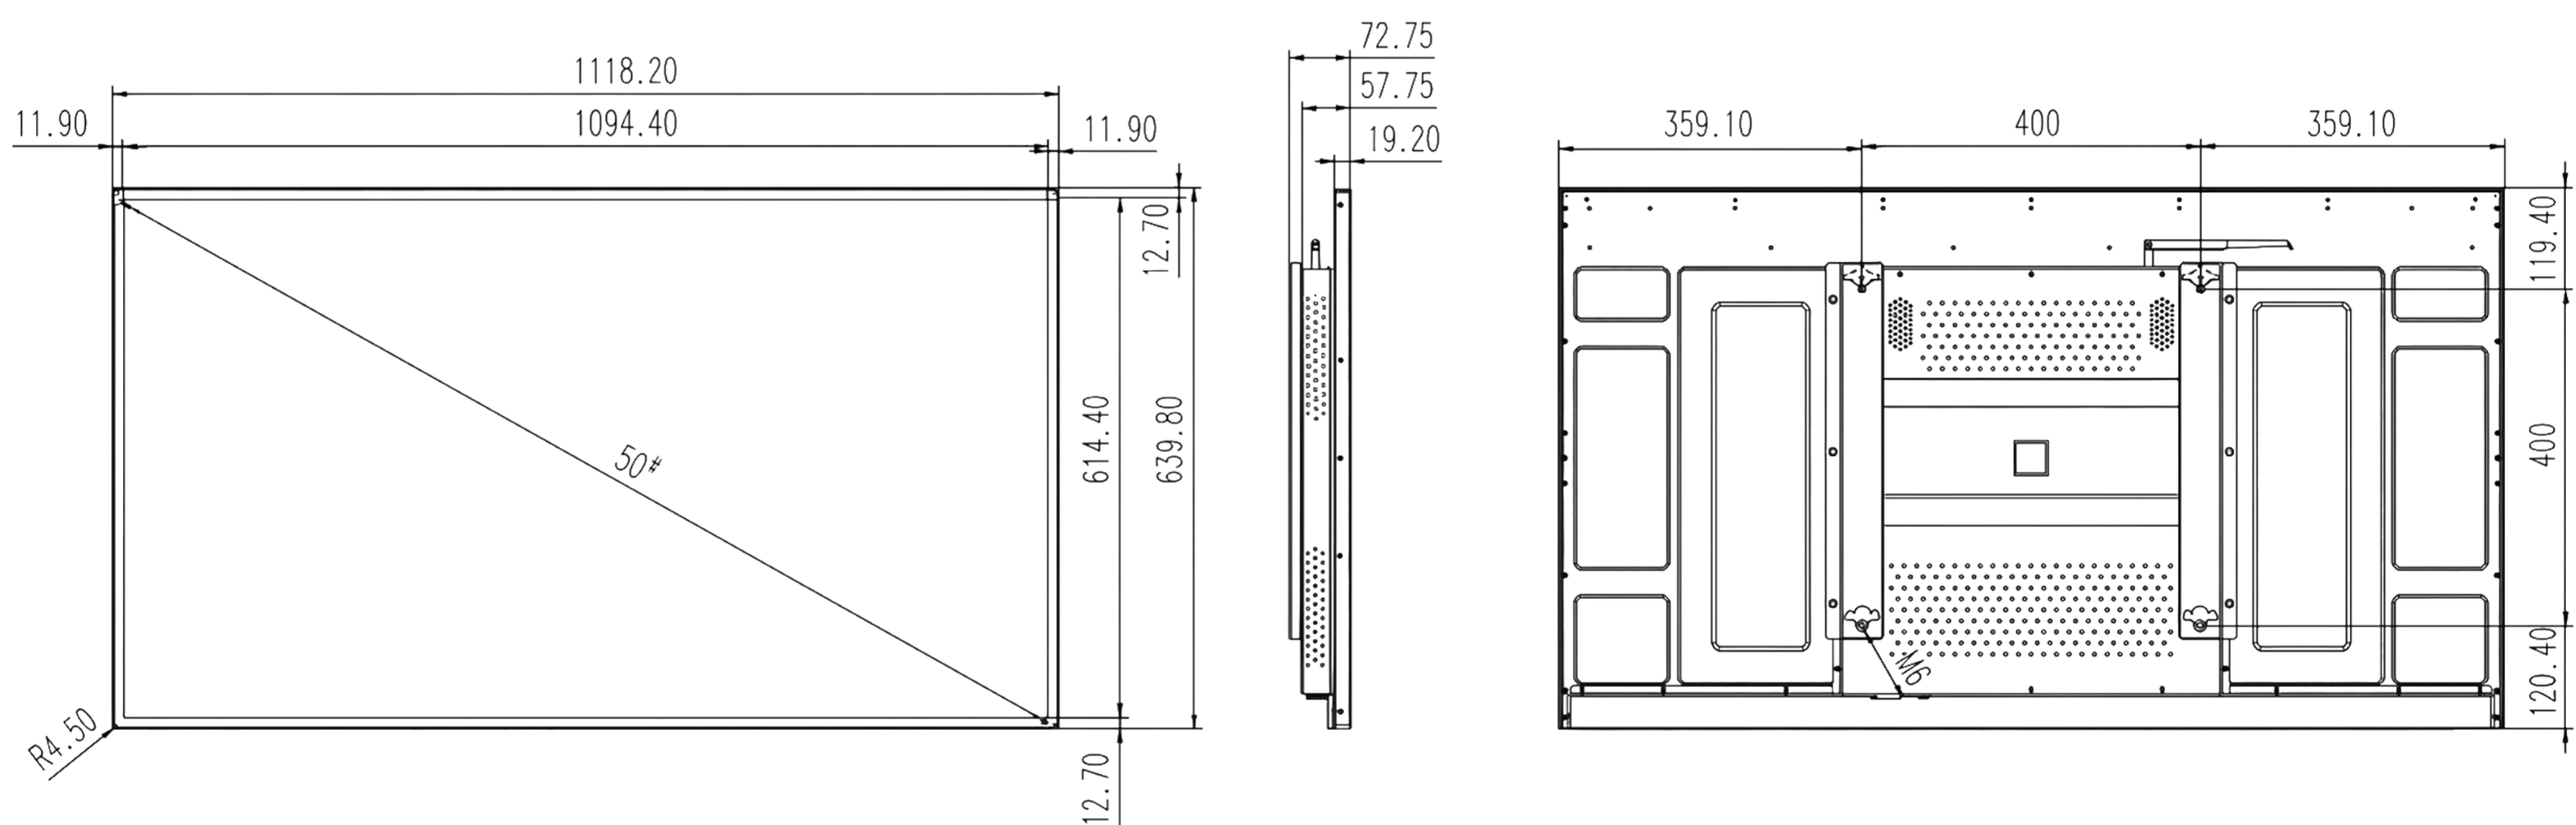

WEJHA
(RK3576)

STANDARD DISPLAY

WEJHA
13.5mm BEZEL

06

ULTRA SLIM BEZEL DESIGN

Boasts a **uniform 13.5 mm bezel** across all sizes, maximizing the screen-to-body ratio and delivering a sleek, modern aesthetic.

INTERFACE LAYOUT

RK3568 MAINBOARD

RK3588 MAINBOARD

RK3576 MAINBOARD

DIMENSIONS OF THE DEVICES (Unit: mm)

43 INCH

49 INCH

DIMENSIONS OF THE DEVICES (Unit: mm)

55 INCH

65 INCH

APPLICATION AREAS

SUPER MARKET

STORES

BEAUTY SHOPS

CLOTHING STORE

BOOK SHOPS