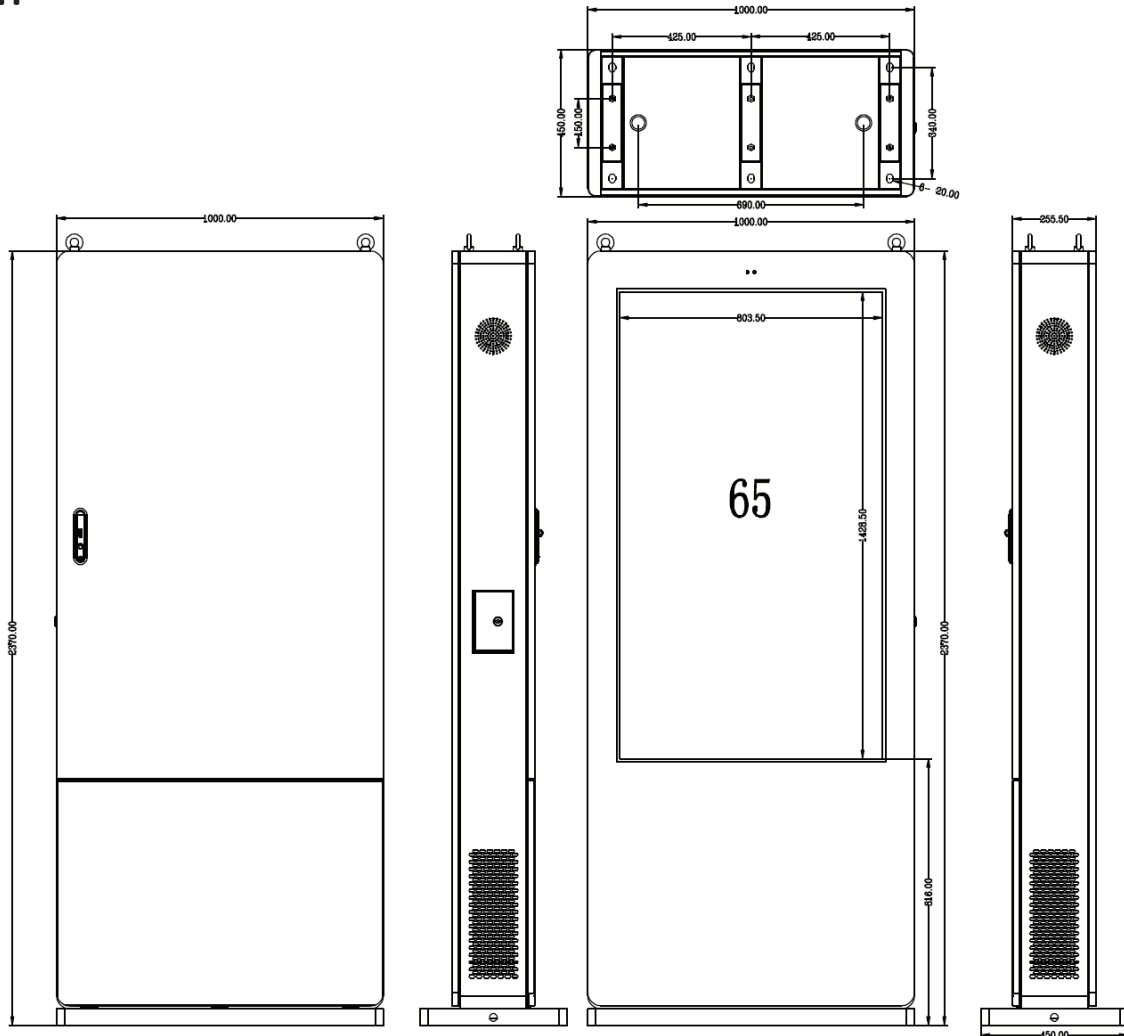

24/7 CONTINUOUS OPERATION

Designed for reliable, round-the-clock performance.

SPECIFICATIONS

Size	55"	65"	75"	86"
Product Name	WA-O550-FSS	WA-O650-FSS	WA-O750-FSS	WA-O860-FSS
Dimension	2250*880*230mm	2370*1000*255.5mm	2700*1220*258mm	2950*1322*315mm
Bezel Dimension	99.8mm	98.3mm	146mm	128mm
Display Area	1209.6*680.4mm	1428.5*803.5mm	1649.7*927.9mm	1895*1066mm
Resolution	3840*2160	3840*2160	3840*2160	3840*2160
Proportion	16.9	16.9	16.9	16.9
Brightness	3000-3500 nits	3000-3500 nits	3000-3500 nits	3000-3500 nits
Display Color	16.7 M	16.7 M	16.7 M	16.7 M
Viewing Angle	89/89/89/89 (U/D/L/R)	89/89/89/89 (U/D/L/R)	89/89/89/89 (U/D/L/R)	89/89/89/89 (U/D/L/R)
RAM & ROM	4+64G	4+64G	4+64G	4+64G
CPU	RK3588, Octa-core chip, Octa-core 64-bit size core architecture, 4*Cortex-A76 +4*Cortex-A55			
GPU	ARM Mali-G610 MC4, OpenGL ES 1.1/2.0/3.1/3.2, Vulkan 1.1,1.2, OpenCL 1.1, 1.2, 2.0,			
Support Video Formats	Support MPEG-1, MPEG-2, MPEG-4, H.263, H.264, H.265, VC-1, VP9, VP8, AV1 and other video formats			
Support Image Formats	Support JPG, BMP, PNG and other image formats			
Support Audio Formats	MP3, WMA, WAV, APE, FLAC, AAC, OGG, M4A, 3GPP and other formats			
Touch	Default No (Optional: Capacitive Touch)			
Backlight	D - LED			
Operating System (OS)	Android 13			
Details	Anti-glare/Air-conditioner/High-temperature resistant wide-temperature glass			
Speaker	10W * 2			
Operation Hours	24/7 - 50000H Lifetime			
Accessories	Power Supply/ Cables/ Remote Control			
Net Weight	200Kg	240Kg	271Kg	345Kg
Gross Weight	230Kg	280Kg	316Kg	405Kg
Glass	BOE			
Input Voltage	AC 110 V - 240 V 50/ 60 HZ			
Installation Method	Vertical			
Power Supply	≤400W	≤500W	≤950W	≤1800W
Packing Size	2330*390*1150mm	2540*470*1310mm	278*580*1410mm	3050*700*1530mm

INTERFACE LAYOUT

DIMENSION (Unit: mm)

55 INCH

DIMENSION (Unit: mm)

65 INCH

DIMENSION (Unit: mm)

75 INCH

DIMENSION (Unit: mm)

86 INCH

APPLICATION AREAS

SCHOOLS

HOSPITALS

SUPER MARKETS

RESTAURANTS

APPLICATION AREAS

SHOPPING MALLS