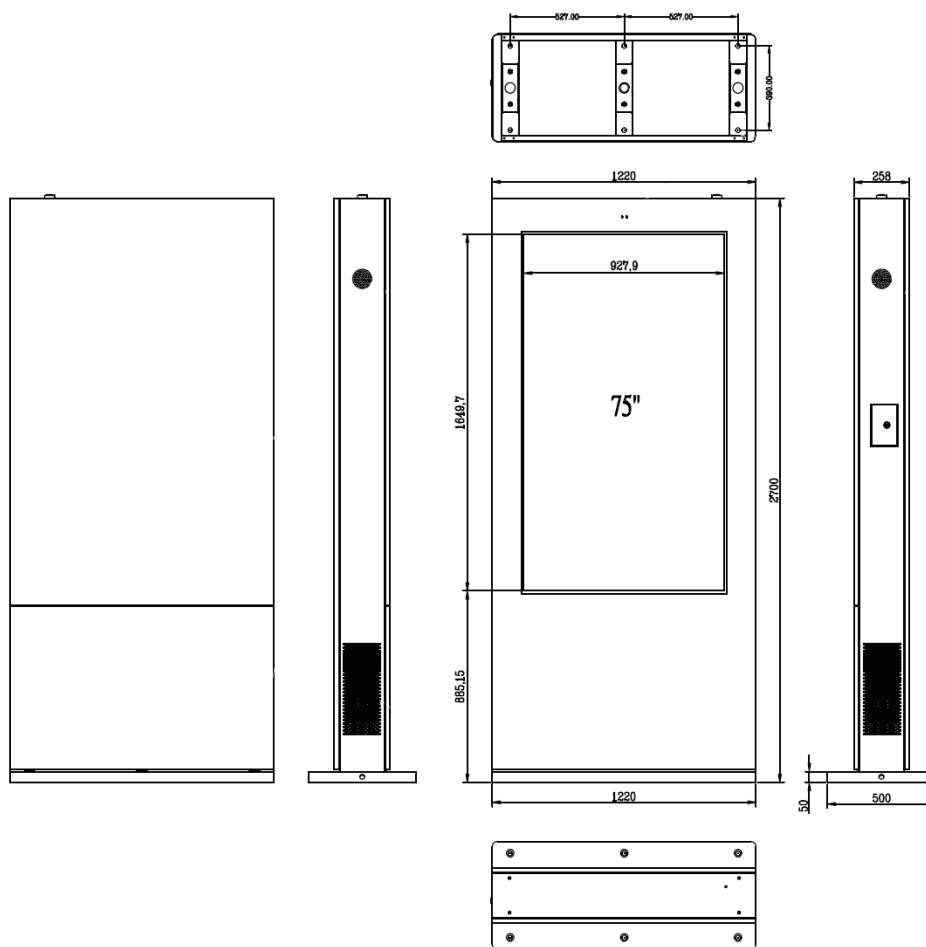

24/7 CONTINUOUS OPERATION

Designed for reliable, round-the-clock performance.

SPECIFICATIONS

Size	55"	65"	75"	86"
Product Name	WA-O550-FSS	WA-O650-FSS	WA-O750-FSS	WA-O860-FSS
Dimension	2250*880*230mm	2370*1000*255.5mm	2700*1220*258mm	2950*1322*315mm
Bezel Dimension	99.8mm	98.3mm	146mm	128mm
Display Area	1209.6*680.4mm	1428.5*803.5mm	1649.7*927.9mm	1895*1066mm
Resolution	3840*2160	3840*2160	3840*2160	3840*2160
Proportion	16.9	16.9	16.9	16.9
Brightness	3000-3500 nits	3000-3500 nits	3000-3500 nits	3000-3500 nits
Display Color	16.7 M	16.7 M	16.7 M	16.7 M
Viewing Angle	89/89/89/89 (U/D/L/R)	89/89/89/89 (U/D/L/R)	89/89/89/89 (U/D/L/R)	89/89/89/89 (U/D/L/R)
RAM & ROM	4+64G	4+64G	4+64G	4+64G
CPU	RK3588, Octa-core chip, Octa-core 64-bit size core architecture, 4*Cortex-A76 +4*Cortex-A55			
GPU	ARM Mali-G610 MC4, OpenGL ES 1.1/2.0/3.1/3.2, Vulkan 1.1,1.2, OpenCL 1.1, 1.2, 2.0,			
Support Video Formats	Support MPEG-1, MPEG-2, MPEG-4, H.263, H.264, H.265, VC-1, VP9, VP8, AV1 and other video formats			
Support Image Formats	Support JPG, BMP, PNG and other image formats			
Support Audio Formats	MP3, WMA, WAV, APE, FLAC, AAC, OGG, M4A, 3GPP and other formats			
Touch	Default No (Optional: Capacitive Touch)			
Backlight	D - LED			
Operating System (OS)	Android 13			
Details	Anti-glare/Air-conditioner/High-temperature resistant wide-temperature glass			
Speaker	10W * 2			
Operation Hours	24/7 - 50000H Lifetime			
Accessories	Power Supply/ Cables/ Remote Control			
Net Weight	200Kg	240Kg	271Kg	345Kg
Gross Weight	230Kg	280Kg	316Kg	405Kg
Glass	BOE			
Input Voltage	AC 110 V - 240 V 50/ 60 HZ			
Installation Method	Vertical			
Power Supply	≤400W	≤500W	≤950W	≤1800W
Packing Size	2330*390*1150mm	2540*470*1310mm	278*580*1410mm	3050*700*1530mm

INTERFACE LAYOUT

DIMENSION (Unit: mm)

55 INCH

DIMENSION (Unit: mm)

65 INCH

DIMENSION (Unit: mm)

75 INCH

DIMENSION (Unit: mm)

86 INCH

APPLICATION AREAS

SCHOOLS

HOSPITALS

SUPER MARKETS

RESTAURANTS

APPLICATION AREAS

SHOPPING MALLS