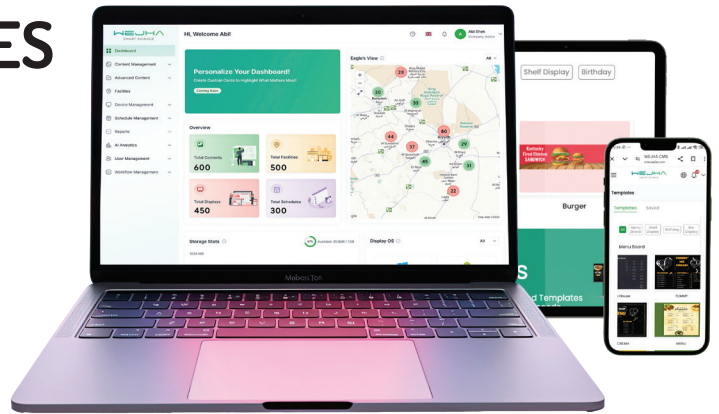

86 INCH

APPLICATION AREAS

SCHOOLS

HOSPITALS

SUPER MARKETS

RESTAURANTS

APPLICATION AREAS

SHOPPING MALLS

CORPORATE COMPANY

DRIVE THROUGH

HOTELS

HAVE MULTIPLE BRANCHES & MULTIPLE SCREENS?

We have one Dynamic Solution.

Manage everything easily with WEJHA CMS (Content Management System) - Smart, Centralized & fully in your control.

FEATURES OF WEJHA CMS

Content Scheduling

Remote Access

Mobile App Control

AI Analytics

Device Management

Centralized Management

Cross-Platform OS Compatibility