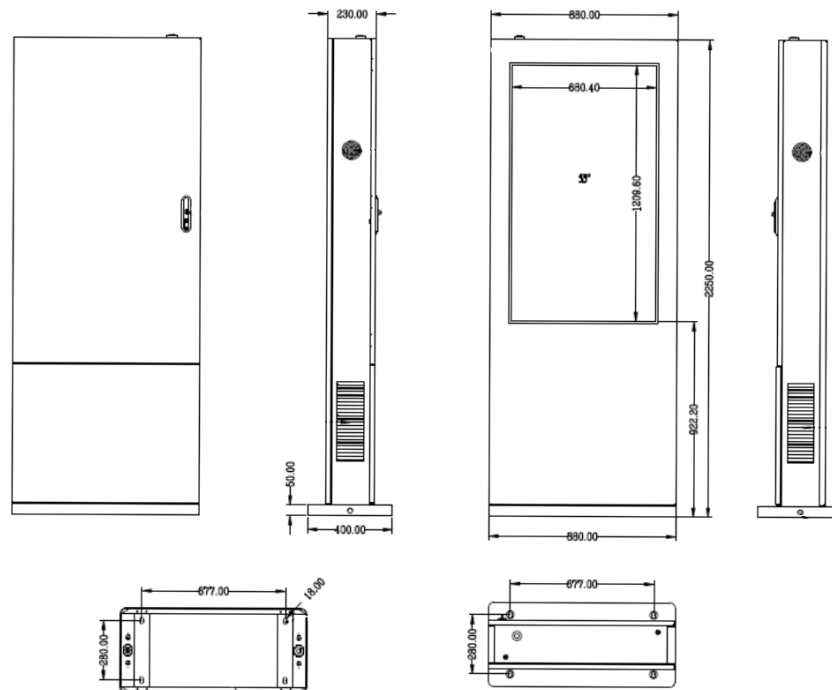

24/7 CONTINUOUS OPERATION

Designed for reliable, round-the-clock performance.

SPECIFICATIONS

Size	55"	65"	75"	86"
Product Name	WA-O550-FSS	WA-O650-FSS	WA-O750-FSS	WA-O860-FSS
Dimension	2250*880*230mm	2370*1000*255.5mm	2700*1220*258mm	2950*1322*315mm
Bezel Dimension	99.8mm	98.3mm	146mm	128mm
Display Area	1209.6*680.4mm	1428.5*803.5mm	1649.7*927.9mm	1895*1066mm
Resolution	3840*2160	3840*2160	3840*2160	3840*2160
Proportion	16.9	16.9	16.9	16.9
Brightness	3000-3500 nits	3000-3500 nits	3000-3500 nits	3000-3500 nits
Display Color	16.7 M	16.7 M	16.7 M	16.7 M
Viewing Angle	89/89/89/89 (U/D/L/R)	89/89/89/89 (U/D/L/R)	89/89/89/89 (U/D/L/R)	89/89/89/89 (U/D/L/R)
RAM & ROM	4+64G	4+64G	4+64G	4+64G
CPU	RK3588, Octa-core chip, Octa-core 64-bit size core architecture, 4*Cortex-A76 +4*Cortex-A55			
GPU	ARM Mali-G610 MC4, OpenGL ES 1.1/2.0/3.1/3.2, Vulkan 1.1,1.2, OpenCL 1.1, 1.2, 2.0,			
Support Video Formats	Support MPEG-1, MPEG-2, MPEG-4, H.263, H.264, H.265, VC-1, VP9, VP8, AV1 and other video formats			
Support Image Formats	Support JPG, BMP, PNG and other image formats			
Support Audio Formats	MP3, WMA, WAV, APE, FLAC, AAC, OGG, M4A, 3GPP and other formats			
Touch	Default No (Optional: Capacitive Touch)			
Backlight	D - LED			
Operating System (OS)	Android 13			
Details	Anti-glare/Air-conditioner/High-temperature resistant wide-temperature glass			
Speaker	10W * 2			
Operation Hours	24/7 - 50000H Lifetime			
Accessories	Power Supply/ Cables/ Remote Control			
Net Weight	200Kg	240Kg	271Kg	345Kg
Gross Weight	230Kg	280Kg	316Kg	405Kg
Glass	BOE			
Input Voltage	AC 110 V - 240 V 50/ 60 HZ			
Installation Method	Vertical			
Power Supply	≤400W	≤500W	≤950W	≤1800W
Packing Size	2330*390*1150mm	2540*470*1310mm	278*580*1410mm	3050*700*1530mm

INTERFACE LAYOUT

DIMENSION (Unit: mm)

55 INCH

DIMENSION (Unit: mm)

65 INCH

DIMENSION (Unit: mm)

75 INCH

DIMENSION (Unit: mm)