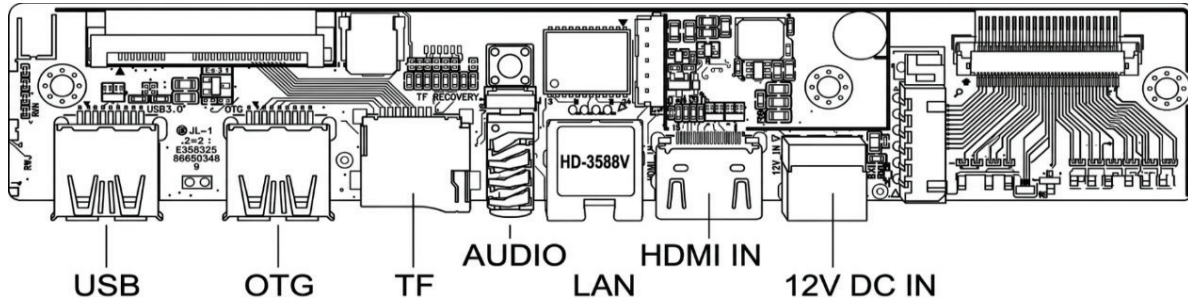

INTERFACE LAYOUT

DIMENSION (Unit: mm)

55 INCH

DIMENSION (Unit: mm)

65 INCH

DIMENSION (Unit: mm)

75 INCH

DIMENSION (Unit: mm)