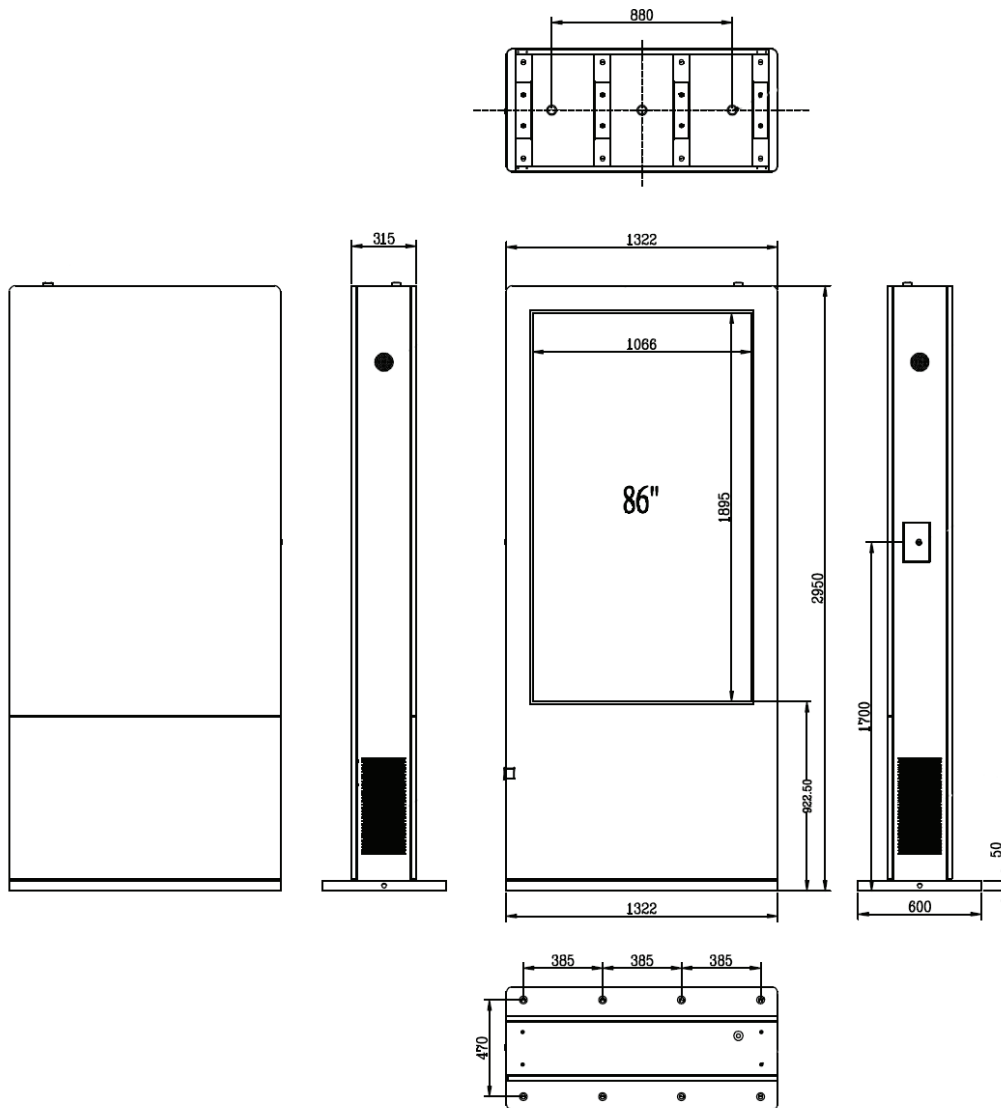

24/7 CONTINUOUS OPERATION

Designed for reliable, round-the-clock performance.

SPECIFICATIONS

Size	55"	65"	75"	86"
Product Name	WA-O550-FSS	WA-O650-FSS	WA-O750-FSS	WA-O860-FSS
Dimension	2250*880*230mm	2370*1000*255.5mm	2700*1220*258mm	2950*1322*315mm
Bezel Dimension	99.8mm	98.3mm	146mm	128mm
Display Area	1209.6*680.4mm	1428.5*803.5mm	1649.7*927.9mm	1895*1066mm
Resolution	3840*2160	3840*2160	3840*2160	3840*2160
Proportion	16.9	16.9	16.9	16.9
Brightness	3000-3500 nits	3000-3500 nits	3000-3500 nits	3000-3500 nits
Display Color	16.7 M	16.7 M	16.7 M	16.7 M
Viewing Angle	89/89/89/89 (U/D/L/R)	89/89/89/89 (U/D/L/R)	89/89/89/89 (U/D/L/R)	89/89/89/89 (U/D/L/R)
RAM & ROM	4+64G	4+64G	4+64G	4+64G
CPU	RK3588, Octa-core chip, Octa-core 64-bit size core architecture, 4*Cortex-A76 +4*Cortex-A55			
GPU	ARM Mali-G610 MC4, OpenGL ES 1.1/2.0/3.1/3.2, Vulkan 1.1,1.2, OpenCL 1.1, 1.2, 2.0,			
Support Video Formats	Support MPEG-1, MPEG-2, MPEG-4, H.263, H.264, H.265, VC-1, VP9, VP8, AV1 and other video formats			
Support Image Formats	Support JPG, BMP, PNG and other image formats			
Support Audio Formats	MP3, WMA, WAV, APE, FLAC, AAC, OGG, M4A, 3GPP and other formats			
Touch	Default No (Optional: Capacitive Touch)			
Backlight	D - LED			
Operating System (OS)	Android 13			
Details	Anti-glare/Air-conditioner/High-temperature resistant wide-temperature glass			
Speaker	10W * 2			
Operation Hours	24/7 - 50000H Lifetime			
Accessories	Power Supply/ Cables/ Remote Control			
Net Weight	200Kg	240Kg	271Kg	345Kg
Gross Weight	230Kg	280Kg	316Kg	405Kg
Glass	BOE			
Input Voltage	AC 110 V - 240 V 50/ 60 HZ			
Installation Method	Vertical			
Power Supply	≤400W	≤500W	≤950W	≤1800W
Packing Size	2330*390*1150mm	2540*470*1310mm	278*580*1410mm	3050*700*1530mm

INTERFACE LAYOUT

DIMENSION (Unit: mm)

55 INCH

DIMENSION (Unit: mm)

65 INCH

DIMENSION (Unit: mm)

75 INCH

DIMENSION (Unit: mm)

86 INCH

APPLICATION AREAS

SCHOOLS

HOSPITALS

SUPER MARKETS

RESTAURANTS

APPLICATION AREAS

SHOPPING MALLS