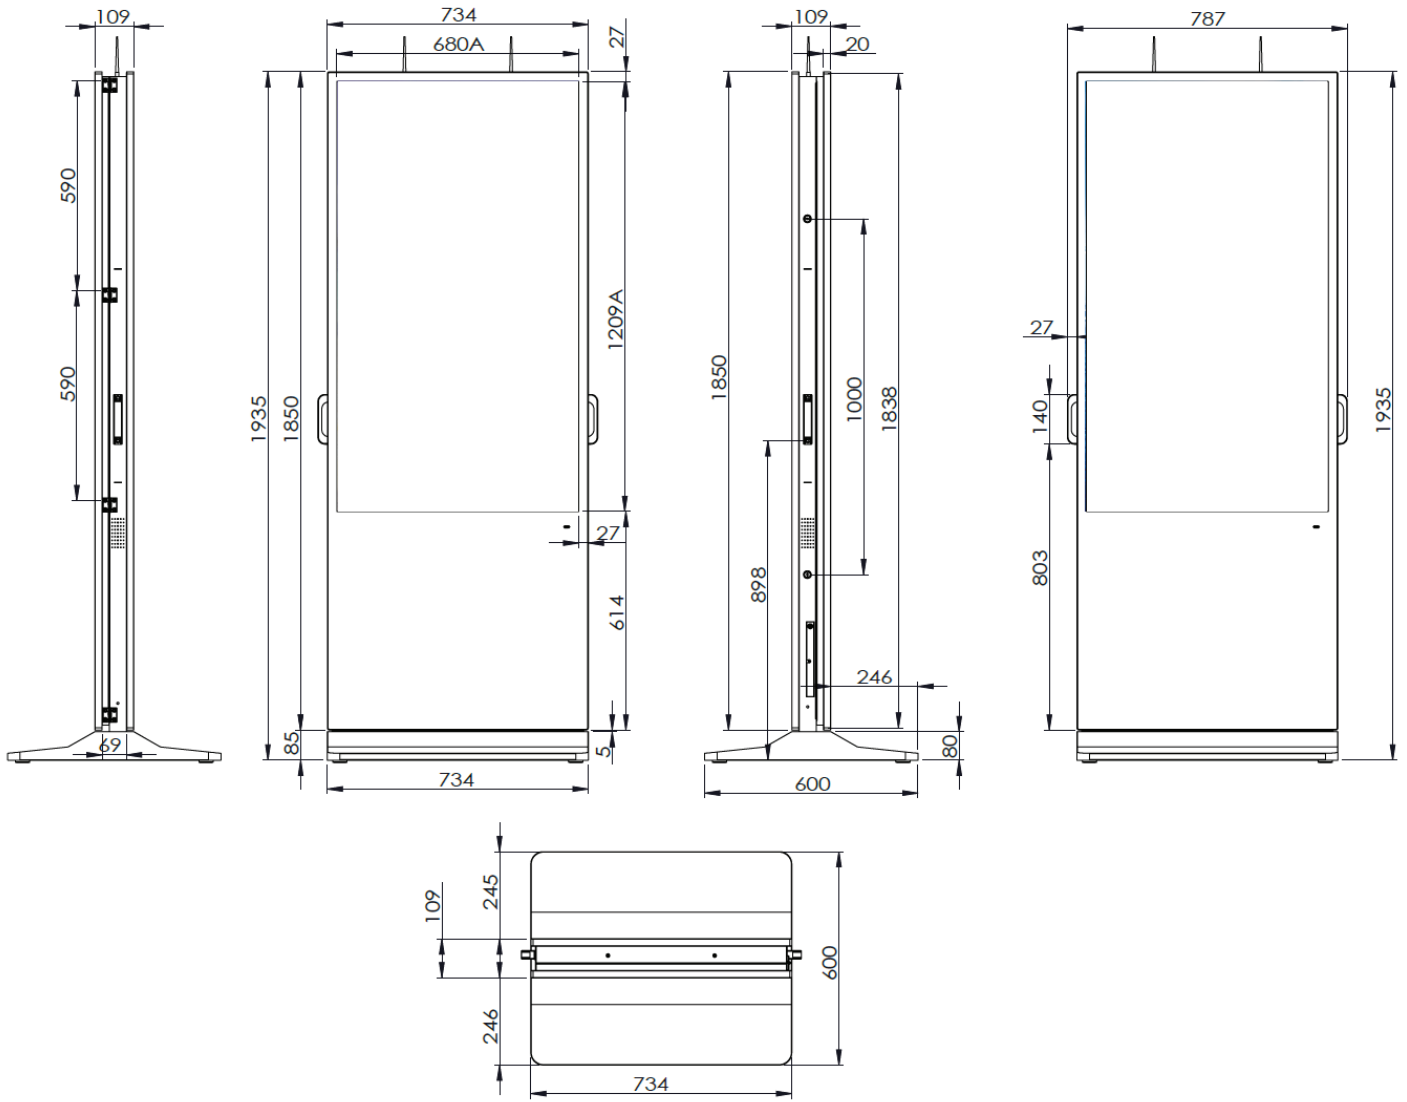

INTERFACE LAYOUT

RK3576 Mainboard

RK3588 Mainboard

RK3568 Mainboard

DIMENSION (Unit: mm)

43 INCH

DIMENSION (Unit: mm)

55 INCH

DIMENSION (Unit: mm)

65 INCH

APPLICATION AREAS

SHOPPING MALLS

CORPORATE OFFICE

SUPER MARKETS

SCHOOLS

HAVE MULTIPLE BRANCHES & MULTIPLE SCREENS?