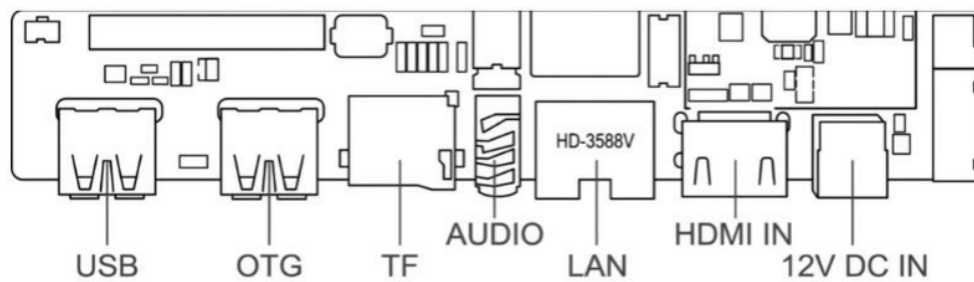

RK3588 Mainboard