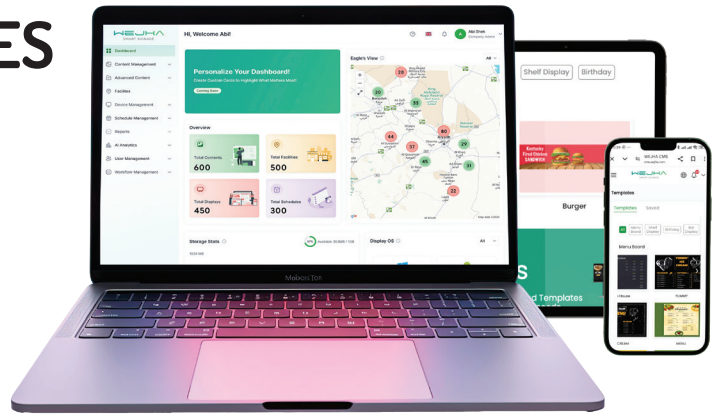

WEUHA
SMART SIGNAGE

DIGITAL SIGNAGES

INDOOR DUAL SIDE STANDING KIOSK

43 INCH | 55 INCH | 65 INCH

DIGITAL SIGNAGES

INDOOR DUAL SIDE STANDING KIOSK

The WEJHA Indoor Dual Side Standing Kiosk is a modern digital display solution designed to deliver content on both sides simultaneously, making it perfect for high-traffic indoor environments. With its sleek and space-efficient design, it allows businesses to capture attention from multiple directions, maximizing visibility and engagement. Ideal for locations such as shopping malls, showrooms, airports, and corporate spaces, this kiosk helps showcase advertisements, promotions, and important information in a clear and dynamic way. It offers a smart and professional approach to communication, enabling brands to connect with a wider audience while enhancing the overall visual experience of the space.

DIMENSION (Unit: mm)

65 INCH

APPLICATION AREAS

SHOPPING MALLS

CORPORATE OFFICE

SUPER MARKETS

SCHOOLS

HAVE MULTIPLE BRANCHES & MULTIPLE SCREENS?

We have one Dynamic Solution.

Manage everything easily with WEJHA CMS (Content Management System) - Smart, Centralized & fully in your control.

FEATURES OF WEJHA CMS

Content Scheduling

Remote Access

Mobile App Control