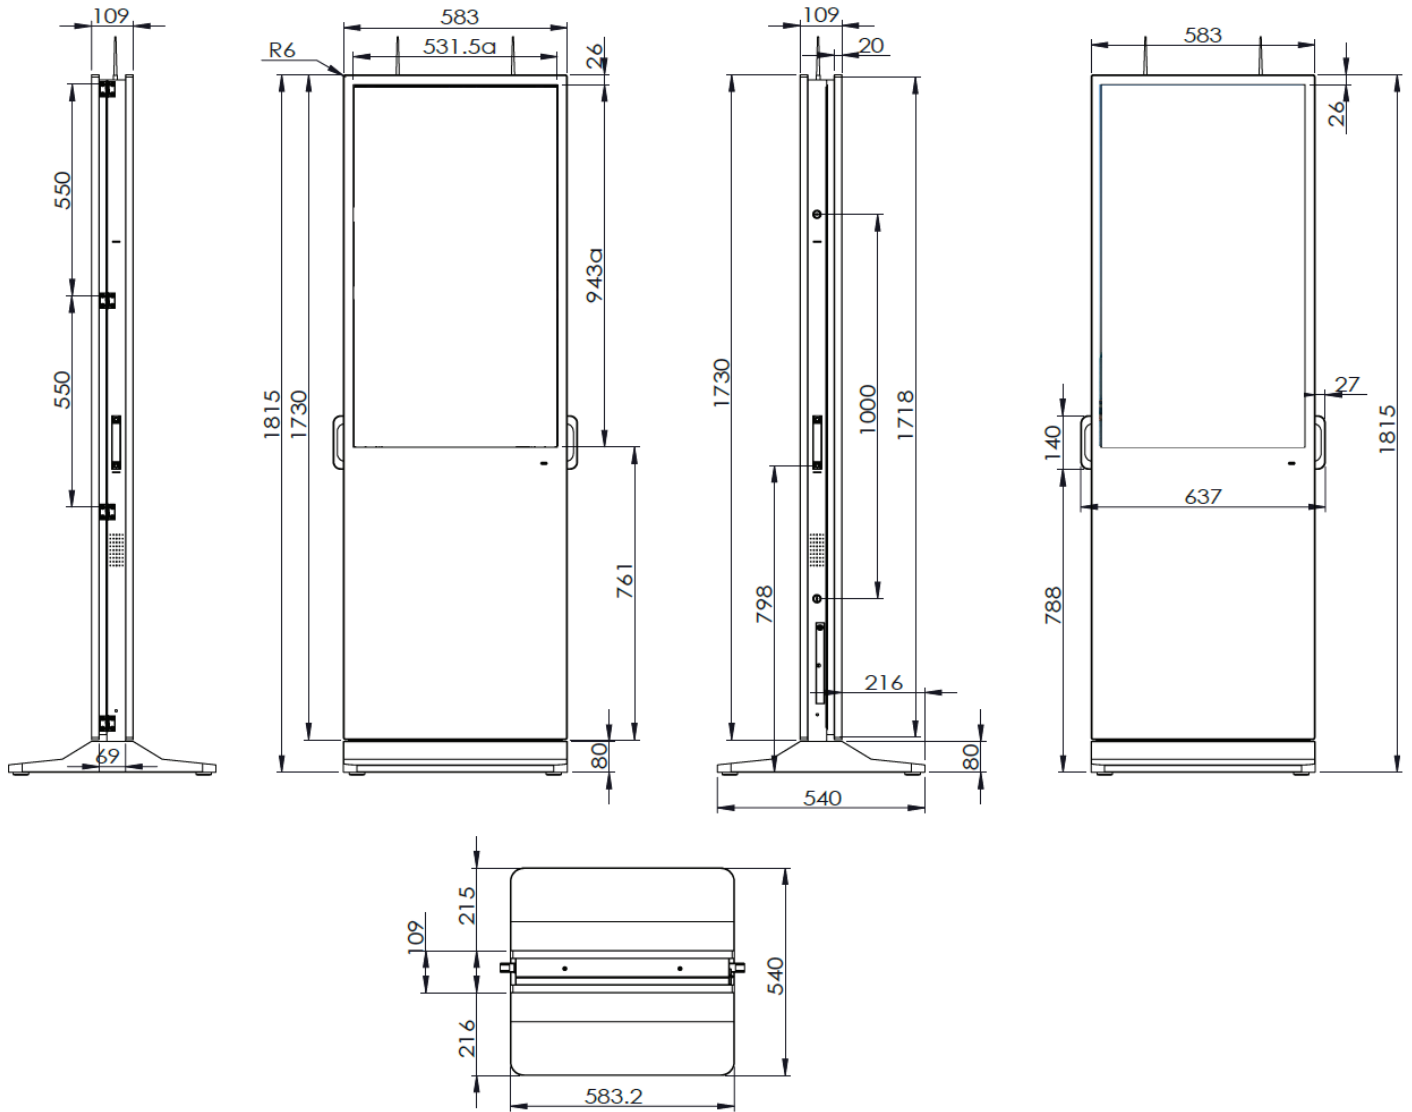

INTERFACE LAYOUT

RK3576 Mainboard

RK3588 Mainboard

RK3568 Mainboard

DIMENSION (Unit: mm)

43 INCH

DIMENSION (Unit: mm)

55 INCH

DIMENSION (Unit: mm)

65 INCH

APPLICATION AREAS

SHOPPING MALLS

CORPORATE OFFICE

SUPER MARKETS

SCHOOLS

HAVE MULTIPLE BRANCHES & MULTIPLE SCREENS?