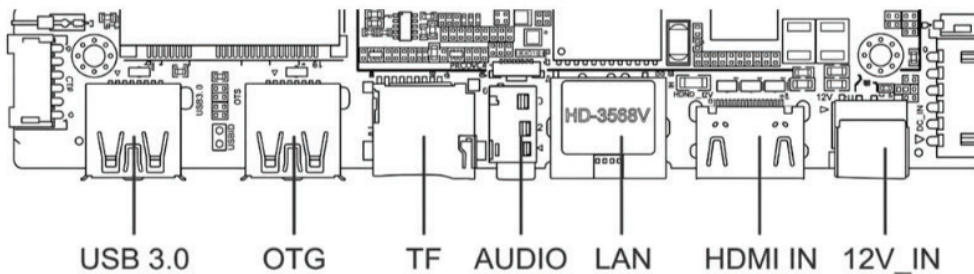

INTERFACE LAYOUT

RK3576 Mainboard

RK3588 Mainboard

RK3568 Mainboard

DIMENSION (Unit: mm)

43 INCH

DIMENSION (Unit: mm)

55 INCH