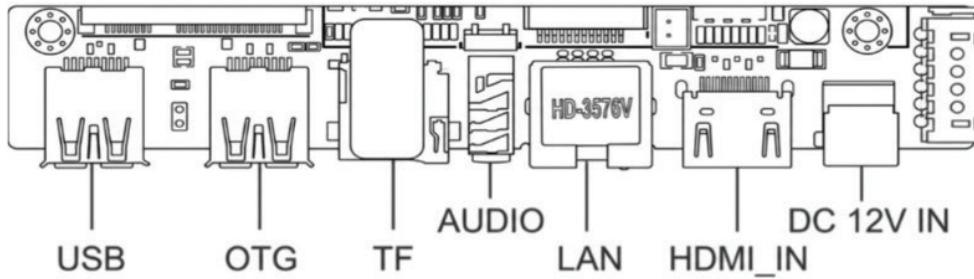

INTERFACE LAYOUT

RK3576 Mainboard