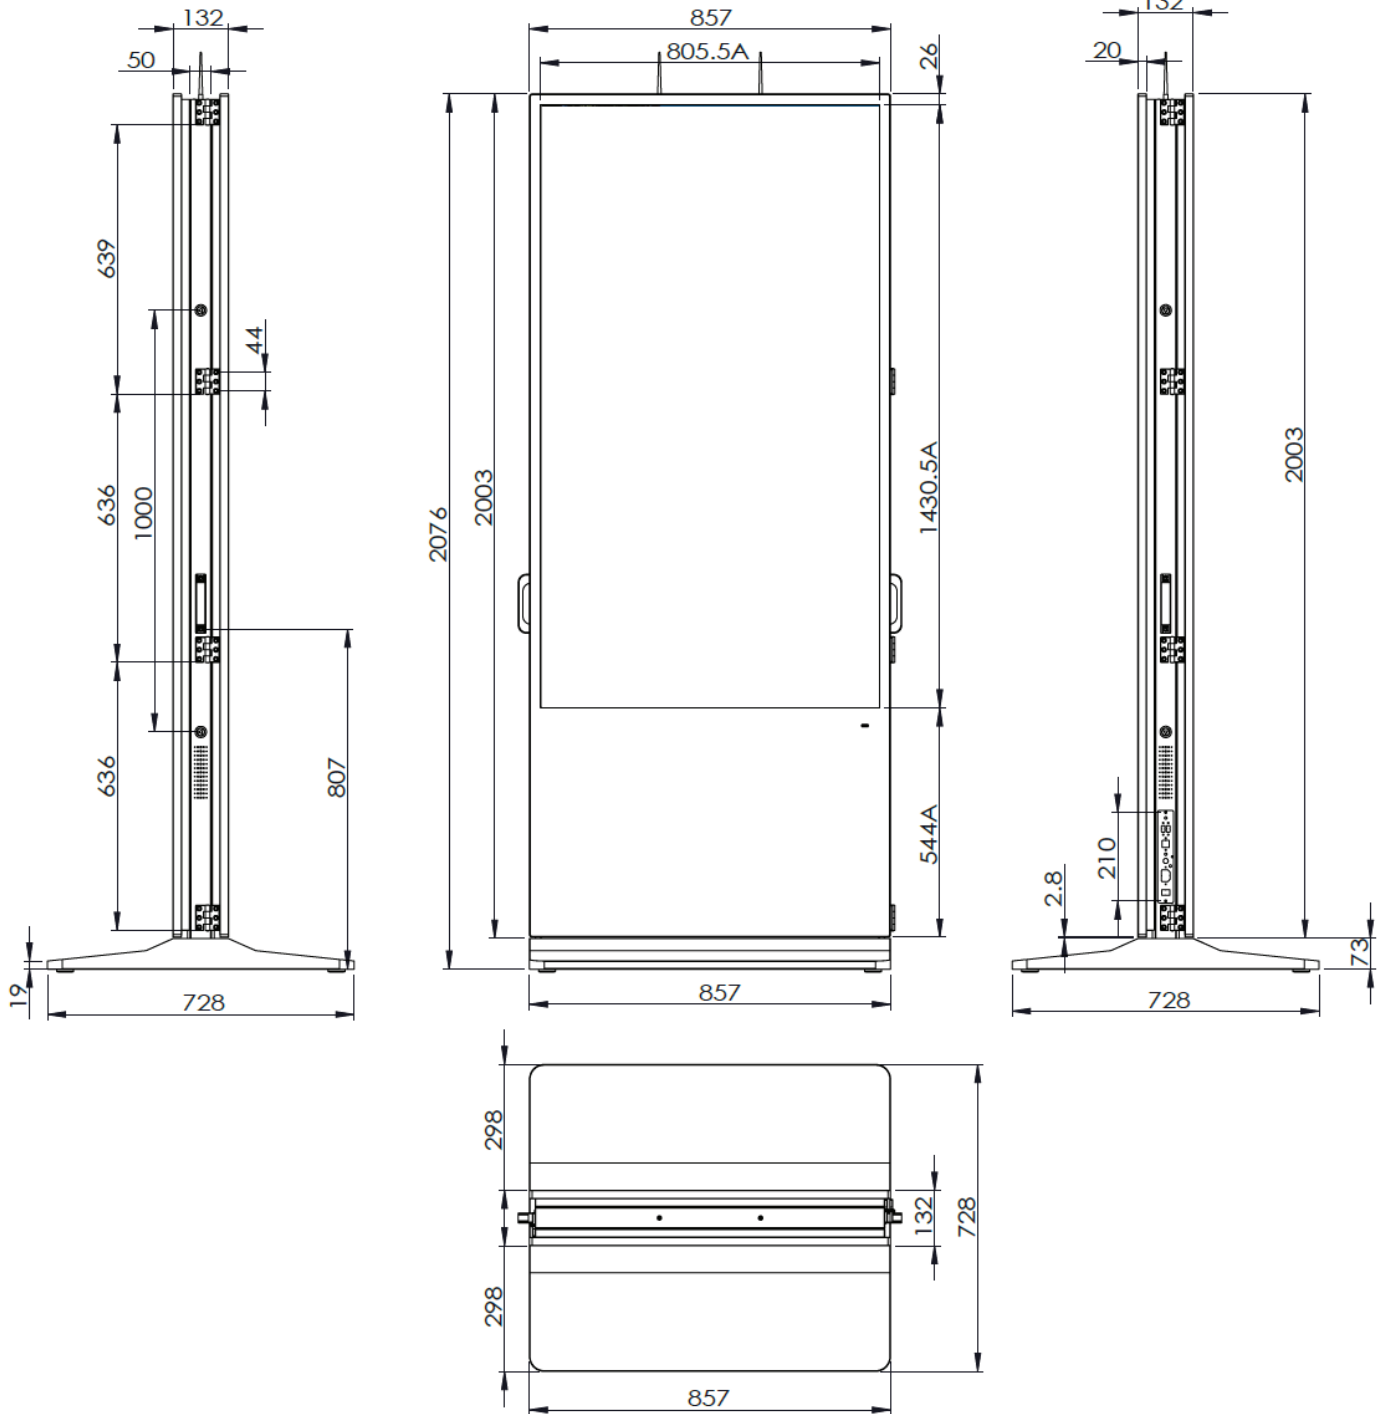

INTERFACE LAYOUT

RK3576 Mainboard

RK3588 Mainboard

RK3568 Mainboard

DIMENSION (Unit: mm)

43 INCH

DIMENSION (Unit: mm)

55 INCH

DIMENSION (Unit: mm)

65 INCH

APPLICATION AREAS

SHOPPING MALLS

CORPORATE OFFICE

SUPER MARKETS

SCHOOLS

HAVE MULTIPLE BRANCHES & MULTIPLE SCREENS?