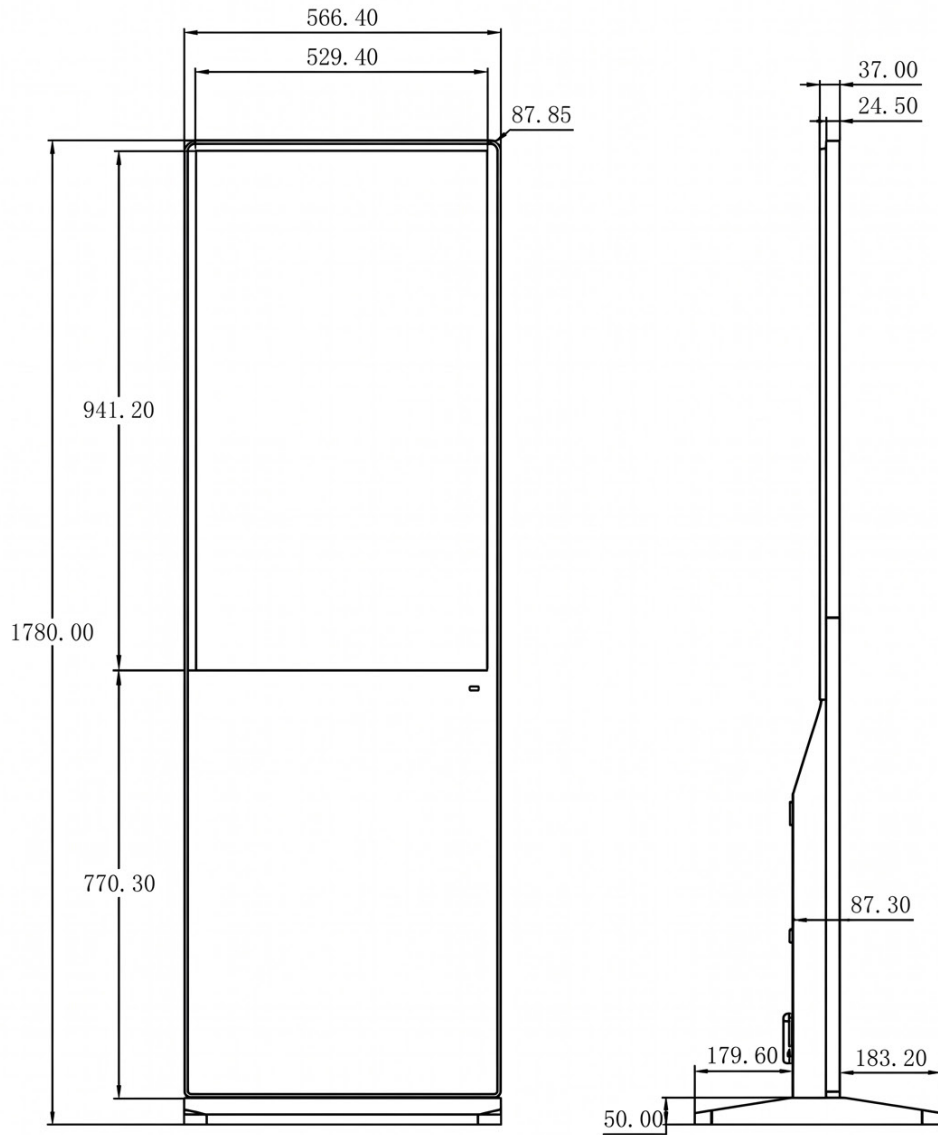

DIMENSIONS OF THE DEVICES (Unit: mm)

43 INCH

DIMENSIONS OF THE DEVICES (Unit: mm)

45 INCH

DIMENSIONS OF THE DEVICES (Unit: mm)

49 INCH

DIMENSIONS OF THE DEVICES (Unit: mm)

65 INCH