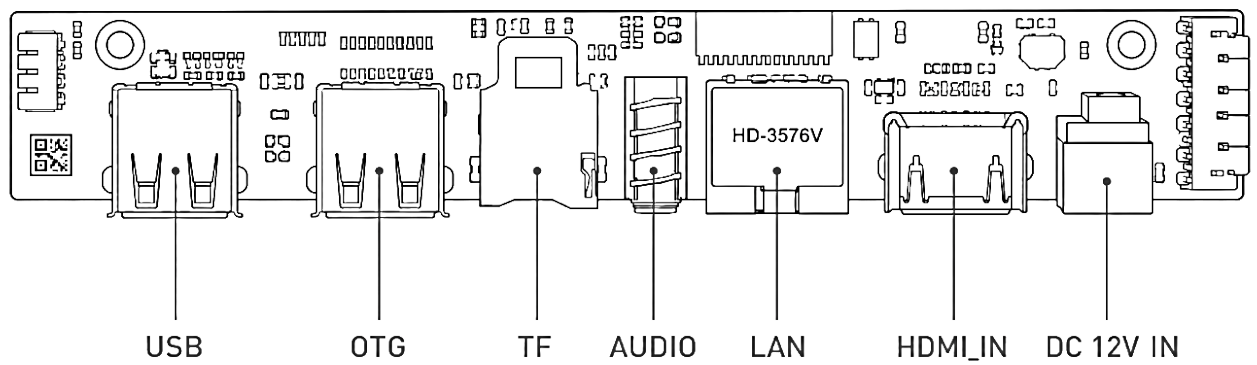

INTERFACE LAYOUT

RK3568 MAINBOARD

RK3588 MAINBOARD

RK3576 MAINBOARD

INTERFACE LAYOUT

VIDEO & DISPLAY INTERFACES

- HDMI IN: **1 Port** (Standard size, bottom right).
- HDMI OUT: **1 Port** (Internal header/connector, top center).
- MIPI_DSI: **1 Port** (Located on the back/sub-board for display panels).
- LVDS / V-by-One: **2 Internal connectors** (Top left for high-definition panel output).
- LCD_BL: **1 Connector** (Liquid Crystal Display Backlight power).

USB & DATA CONNECTIVITY

- USB Ports: **3 Dedicated ports** (2 Standard USB-A at the bottom, 1 USB_EX header on the left).
- USB OTG: **1 Port** (On the bottom, used for flashing or data transfer).
- LAN (Ethernet): **1 Port** (Standard RJ45, bottom center).
- PCIe: **1 Internal slot** (Center-left for expansion cards like Wi-Fi or AI accelerators).

AUDIO & STORAGE

- AUDIO: **1 Port** (Analog input/output header).
- MIC / SPK: **2 Dedicated headers** (For external Microphone and Speaker connection).
- TF Card (SD Card): **1 Slot** (MicroSD/TF card slot at the bottom).

POWER SUPPLY

- DC 12V IN: **1 Barrel Jack** (Main power input, bottom right).
- DC_IN: **1 Internal header** (Alternative power input).
- PoE: **1 Header** (Power over Ethernet capability).
- BAT: **1 Connector** (Likely for a CMOS or backup battery).
- VCC: Main power rail test points/headers.