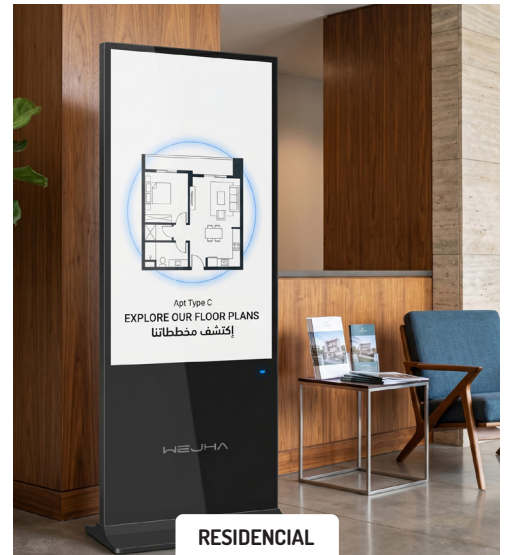

WEJHA
SMART SIGNAGE

DIGITAL SIGNAGES

INDOOR STANDING KIOSK

43 INCH | 49 INCH | 55 INCH | 65 INCH

DIGITAL SIGNAGES

INDOOR STANDING KIOSK

The WEJHA Indoor Standing Kiosk is a modern and elegant digital display designed to enhance communication in indoor environments. It allows businesses to present advertisements, promotions, announcements, and branded content in a clear, dynamic, and engaging way. With its sleek standing design and large display, it naturally draws attention and fits perfectly in locations such as shopping malls, retail stores, hotels, offices, and showrooms. Easy to manage and update, it helps businesses always keep their content fresh and relevant. Overall, it is a smart and effective solution to improve customer engagement and create a more interactive in-store experience.

DIMENSIONS OF THE DEVICES (Unit: mm)

43 INCH

DIMENSIONS OF THE DEVICES (Unit: mm)

45 INCH

DIMENSIONS OF THE DEVICES (Unit: mm)

49 INCH

DIMENSIONS OF THE DEVICES (Unit: mm)

65 INCH

APPLICATION AREAS

HEALTH CARE

GOVERNMENT

LIBRARIES

RESTAURANTS

HAVE MULTIPLE BRANCHES & MULTIPLE SCREENS?

We have one Dynamic Solution.

Manage everything easily with WEJHA CMS (Content Management System) - Smart, Centralized & fully in your control.