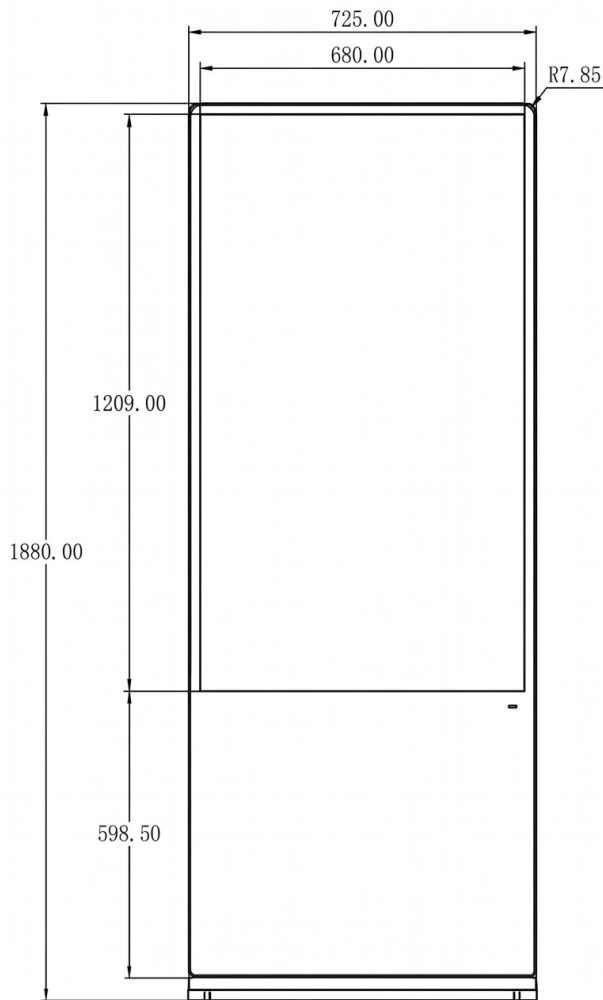

DIMENSIONS OF THE DEVICES (Unit: mm)

43 INCH

DIMENSIONS OF THE DEVICES (Unit: mm)

45 INCH

DIMENSIONS OF THE DEVICES (Unit: mm)

49 INCH

DIMENSIONS OF THE DEVICES (Unit: mm)

65 INCH