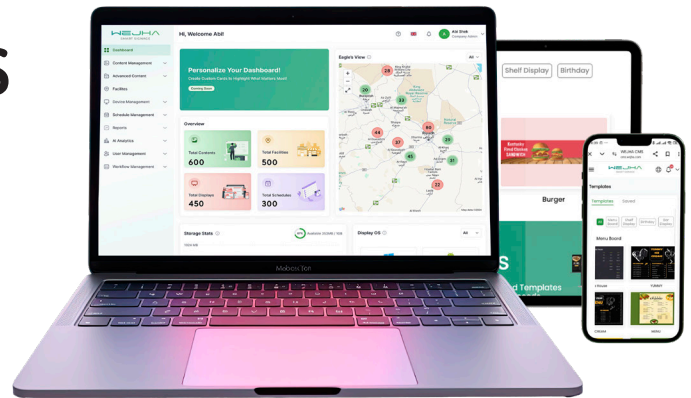

APPLICATION AREAS

HEALTH CARE

GOVERNMENT

LIBRARIES

RESTAURANTS

HAVE MULTIPLE BRANCHES & MULTIPLE SCREENS?

We have one Dynamic Solution.

Manage everything easily with WEJHA CMS (Content Management System) - Smart, Centralized & fully in your control.

FEATURES OF WEJHA CMS

Content Scheduling

Remote Access

Mobile App Control

AI Analytics

Device Management

Centralized Management

Cross-Platform OS Compatibility