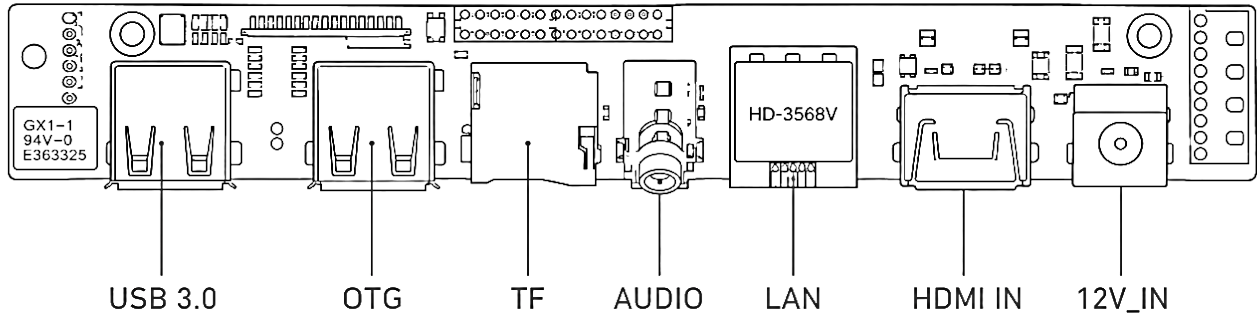

INTERFACE LAYOUT

RK3568 MAINBOARD

RK3588 MAINBOARD

RK3576 MAINBOARD

INTERFACE LAYOUT

VIDEO & DISPLAY INTERFACES

- HDMI IN: **1 Port** (Standard size, bottom right).
- HDMI OUT: **1 Port** (Internal header/connector, top center).
- MIPI_DSI: **1 Port** (Located on the back/sub-board for display panels).
- LVDS / V-by-One: **2 Internal connectors** (Top left for high-definition panel output).
- LCD_BL: **1 Connector** (Liquid Crystal Display Backlight power).