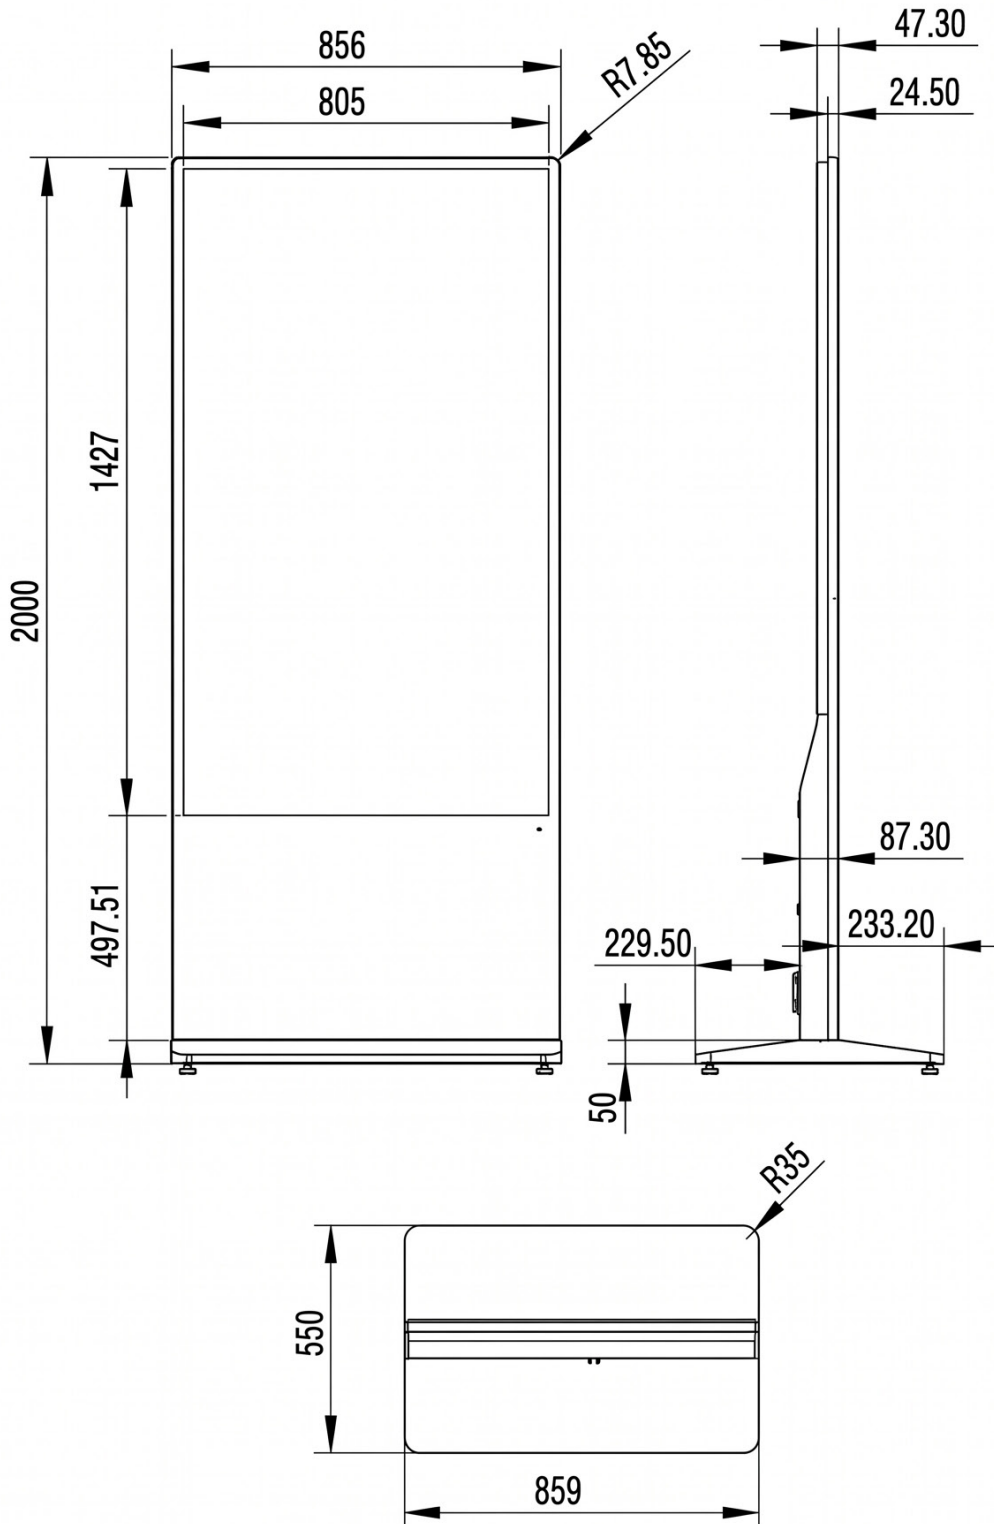

DIMENSIONS OF THE DEVICES (Unit: mm)

43 INCH

DIMENSIONS OF THE DEVICES (Unit: mm)

45 INCH

DIMENSIONS OF THE DEVICES (Unit: mm)

49 INCH

DIMENSIONS OF THE DEVICES (Unit: mm)

65 INCH