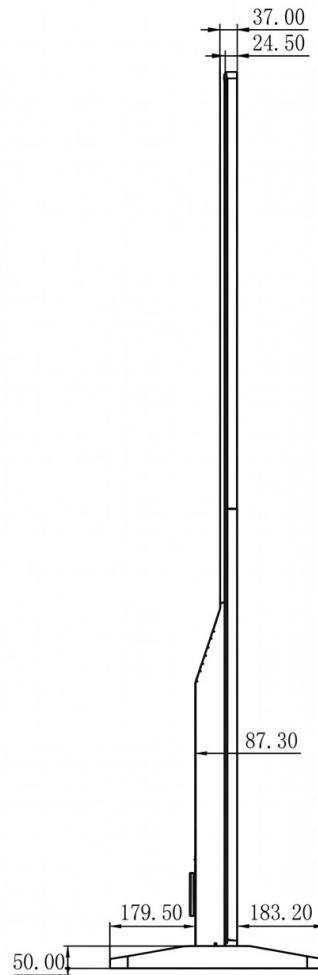

DIMENSIONS OF THE DEVICES (Unit: mm)

43 INCH

DIMENSIONS OF THE DEVICES (Unit: mm)

45 INCH

DIMENSIONS OF THE DEVICES (Unit: mm)

49 INCH

DIMENSIONS OF THE DEVICES (Unit: mm)

65 INCH