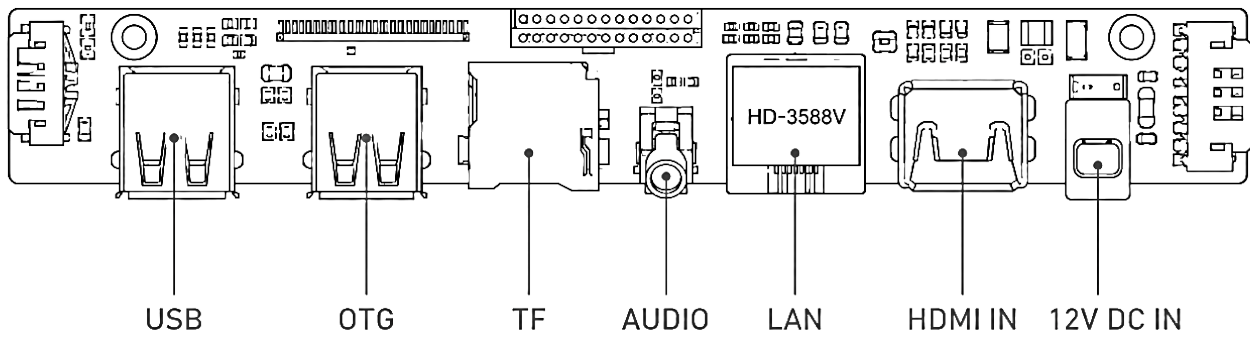

INTERFACE LAYOUT

RK3568 MAINBOARD

RK3588 MAINBOARD

RK3576 MAINBOARD

INTERFACE LAYOUT

VIDEO & DISPLAY INTERFACES

- HDMI IN: **1 Port** (Standard size, bottom right).
- HDMI OUT: **1 Port** (Internal header/connector, top center).
- MIPI_DSI: **1 Port** (Located on the back/sub-board for display panels).
- LVDS / V-by-One: **2 Internal connectors** (Top left for high-definition panel output).
- LCD_BL: **1 Connector** (Liquid Crystal Display Backlight power).