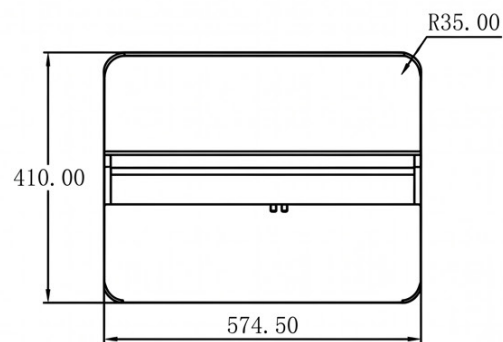

DIMENSIONS OF THE DEVICES (Unit: mm)

43 INCH

DIMENSIONS OF THE DEVICES (Unit: mm)

45 INCH

DIMENSIONS OF THE DEVICES (Unit: mm)

49 INCH

DIMENSIONS OF THE DEVICES (Unit: mm)

65 INCH