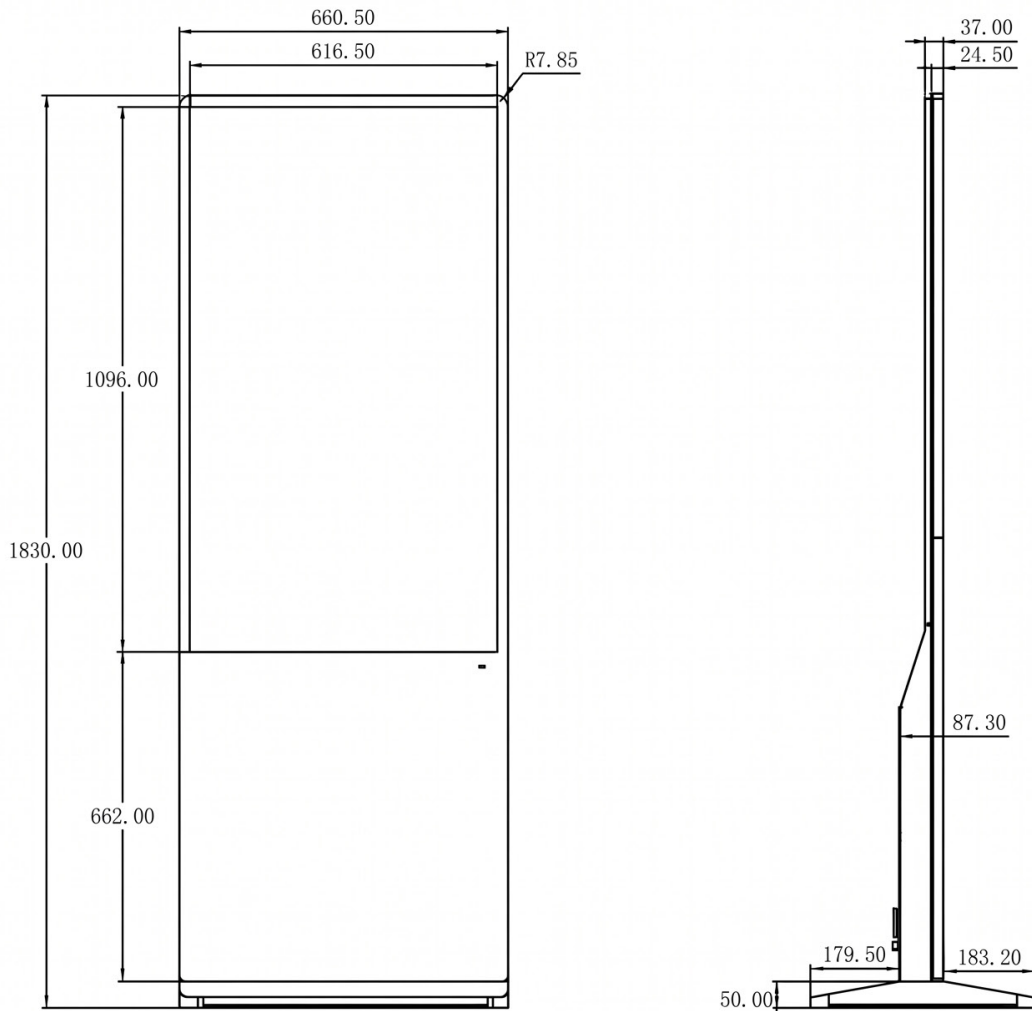

DIMENSIONS OF THE DEVICES (Unit: mm)

43 INCH

DIMENSIONS OF THE DEVICES (Unit: mm)

45 INCH

DIMENSIONS OF THE DEVICES (Unit: mm)

49 INCH

DIMENSIONS OF THE DEVICES (Unit: mm)

65 INCH